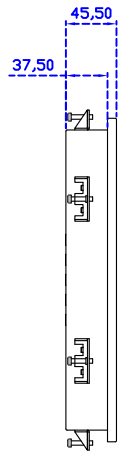

Software Feature :

Draw Test	Position and linearity verification
Controller	Support multiple controllers
Languages	English · Simple Chinese · Traditional Chinese · Japanese · French · German · Spanish · Korean · Arabic · Czech · Danish · Dutch · Greek · Hungarian · Italian · Norwegian · Russian · Polish · Portuguese · Slovenian · Swedish · Thai · Turkish
Mouse Emulator	Right / left button emulation. Auto Right / left Click (PDA function)
Touch Style	Drawing a Mode · button a Mode · Touch Off/ on Switch
Double Click	Configurable double click speed · Configurable double click area
Sound Modes	No sound · Touch down · Touch up
Display Support	display rotation · Support multiple monitors
Division Pattern	Support two halves and four parts with touch function, you can also create your own division patterns.
Settings:	
Edge compensation	Support edge compensation and you can also add your own numbers for it.
Support O.S	All Windows-32/64bit O.S Android ; Linux ; MAC

AIM-TMOPPCTU150-R21

3 Year Warranty
LCD Panel 1 Year

Suggested Wall Thickness 1~16mm

15" Embedded Touch Monitor.
(Panel Mount)

AIM-PMxxxx150-R21

15" Embedded Touch Monitor.
(Open Frame)

AIM-TMOPxxxx150-R21