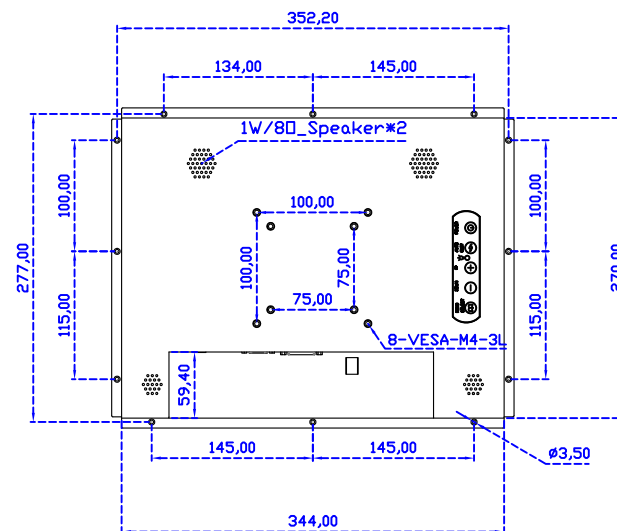

AIM-TMOPPCTU150-R21

3 Year Warranty
LCD Panel 1 Year

Suggested Wall Thickness 1~16mm

15" Embedded Touch Monitor.
(Panel Mount)

AIM-PMxxxx150-R21

15" Embedded Touch Monitor.
(Open Frame)

AIM-TMOPxxxx150-R21