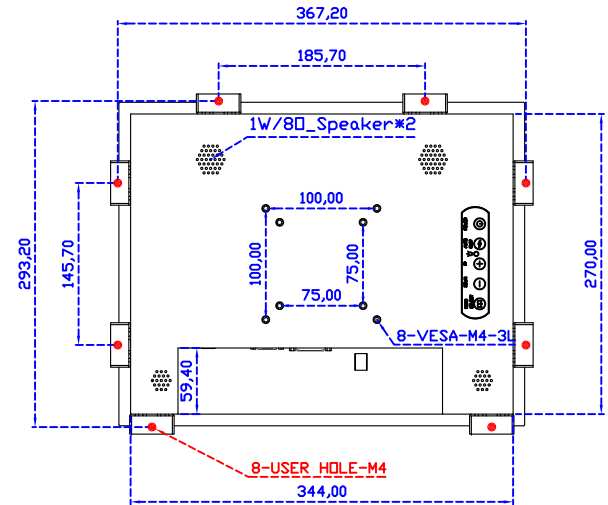

Software Feature :

Draw Test	Position and linearity verification
Controller	Support multiple controllers
Languages	English · Simple Chinese · Traditional Chinese · Japanese · French · German · Spanish · Korean · Arabic · Czech · Danish · Dutch · Greek · Hungarian · Italian · Norwegian · Russian · Polish · Portuguese · Slovenian · Swedish · Thai · Turkish
Mouse Emulator	Right / left button emulation. Auto Right / left Click (PDA function)
Touch Style	Drawing a Mode · button a Mode · Touch Off/ on Switch
Double Click	Configurable double click speed · Configurable double click area
Sound Modes	No sound · Touch down · Touch up
Display Support	display rotation · Support multiple monitors
Division Pattern	Support two halves and four parts with touch function, you can also create your own division patterns.
Settings:	
Edge compensation	Support edge compensation and you can also add your own numbers for it.
Support O.S	All Windows-32/64bit O.S Android ; Linux ; MAC

AIM-TMOPPCTU150-R21

3 Year Warranty
LCD Panel 1 Year

Suggested Wall Thickness 1~16mm

15" Embedded Touch Monitor.
(Panel Mount)

AIM-PMxxxx150-R21

15" Embedded Touch Monitor.
(Open Frame)

AIM-TMOPxxxx150-R21