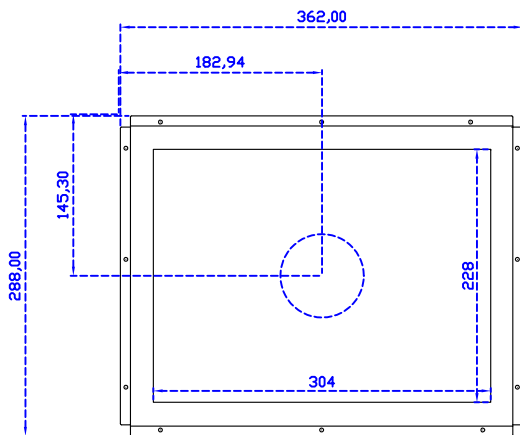

AIM-TMOPPCTU150-R21

3 Year Warranty
LCD Panel 1 Year

Suggested Wall Thickness 1~16mm

15" Embedded Touch Monitor.
(Panel Mount)

AIM-PMxxxx150-R21

15" Embedded Touch Monitor.
(Open Frame)

AIM-TMOPxxxx150-R21