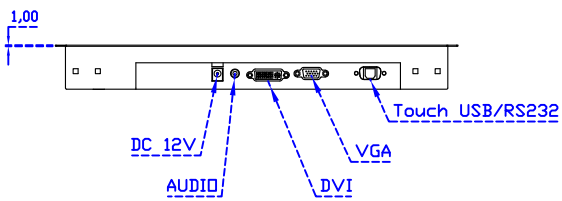

Software Feature :

Draw Test	Position and linearity verification
Controller	Support multiple controllers
Languages	English · Simple Chinese · Traditional Chinese · Japanese · French · German · Spanish · Korean · Arabic · Czech · Danish · Dutch · Greek · Hungarian · Italian · Norwegian · Russian · Polish · Portuguese · Slovenian · Swedish · Thai · Turkish
Mouse Emulator	Right / left button emulation. Auto Right / left Click (PDA function)
Touch Style	Drawing a Mode · button a Mode · Touch Off/ on Switch
Double Click	Configurable double click speed · Configurable double click area
Sound Modes	No sound · Touch down · Touch up
Display Support	display rotation · Support multiple monitors
Division Pattern	Support two halves and four parts with touch function, you can also create your own division patterns.
Settings:	
Edge compensation	Support edge compensation and you can also add your own numbers for it.
Support O.S	All Windows-32/64bit O.S Android ; Linux ; MAC

AIM-TMOPPCTU150-R21

3 Year Warranty
LCD Panel 1 Year

Suggested Wall Thickness 1~16mm

15" Embedded Touch Monitor.
(Panel Mount)

AIM-PMxxxx150-R21

15" Embedded Touch Monitor.
(Open Frame)

AIM-TMOPxxxx150-R21