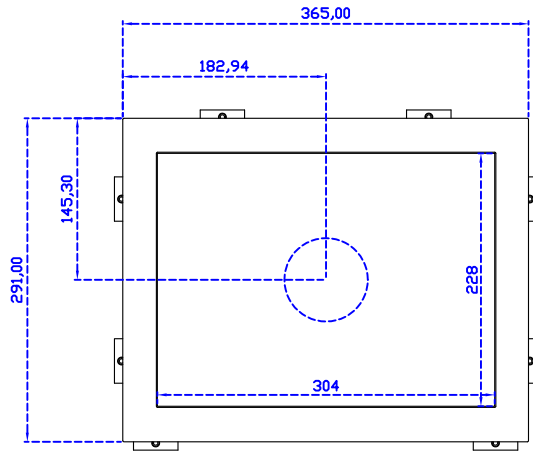

Software Feature :

Draw Test	Position and linearity verification
Controller	Support multiple controllers
Languages	English · Simple Chinese · Traditional Chinese · Japanese · French · German · Spanish · Korean · Arabic · Czech · Danish · Dutch · Greek · Hungarian · Italian · Norwegian · Russian · Polish · Portuguese · Slovenian · Swedish · Thai · Turkish
Mouse Emulator	Right / left button emulation. Auto Right / left Click (PDA function)
Touch Style	Drawing a Mode · button a Mode · Touch Off/ on Switch
Double Click	Configurable double click speed · Configurable double click area
Sound Modes	No sound · Touch down · Touch up
Display Support	display rotation · Support multiple monitors
Division Pattern	Support two halves and four parts with touch function, you can also create your own division patterns.
Settings:	
Edge compensation	Support edge compensation and you can also add your own numbers for it.
Support O.S	All Windows-32/64bit O.S Android ; Linux ; MAC

AIM-TMOPPCTU150-R21

3 Year Warranty
LCD Panel 1 Year

Suggested Wall Thickness 1~16mm

15" Embedded Touch Monitor.
(Panel Mount)

AIM-PMxxxx150-R21

15" Embedded Touch Monitor.
(Open Frame)

AIM-TMOPxxxx150-R21