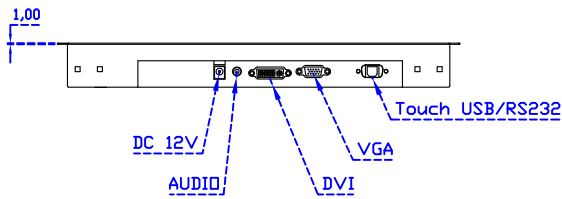

AIM-TMOPPCTU150-R21

**3 Year Warranty**  
LCD Panel 1 Year

Suggested Wall Thickness 1~16mm

15" Embedded Touch Monitor.  
(Panel Mount)

AIM-PMxxxx150-R21

15" Embedded Touch Monitor.  
(Open Frame)

AIM-TMOPxxxx150-R21