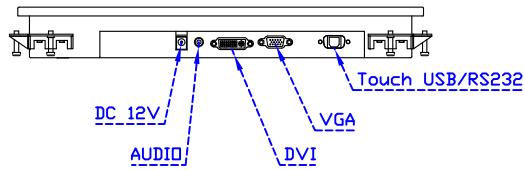

AIM-TMOPPCTU150-R21

**3 Year Warranty**  
LCD Panel 1 Year

Suggested Wall Thickness 1~16mm

15" Embedded Touch Monitor.  
(Panel Mount)

AIM-PMxxxx150-R21

15" Embedded Touch Monitor.  
(Open Frame)

AIM-TMOPxxxx150-R21