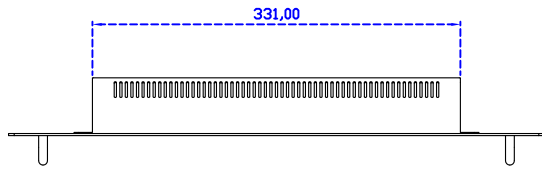

15" Embedded Touch Monitor.
(7U Rack Mount)

AIM-RMxxxx150-R31