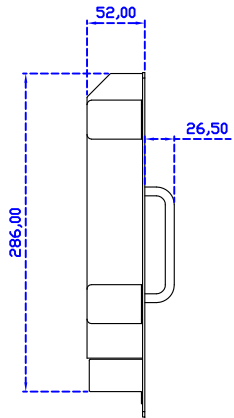

15" Embedded Touch Monitor.
(7U Rack Mount)

AIM-RMxxxx150-R31