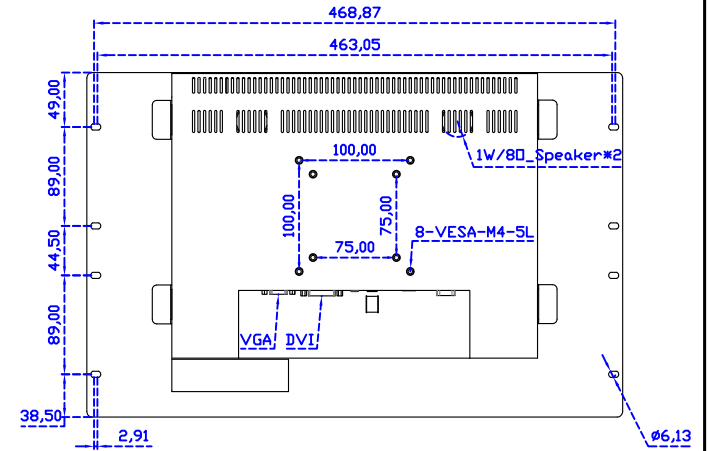

15" Embedded Touch Monitor.
(7U Rack Mount)

AIM-RMxxxx150-R31