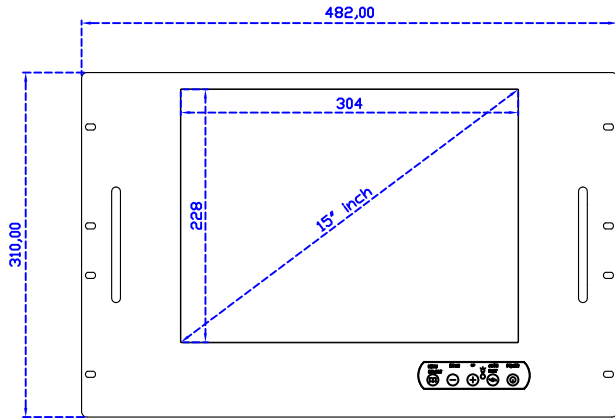

15" Embedded Touch Monitor.
(7U Rack Mount)

AIM-RMxxxx150-R31