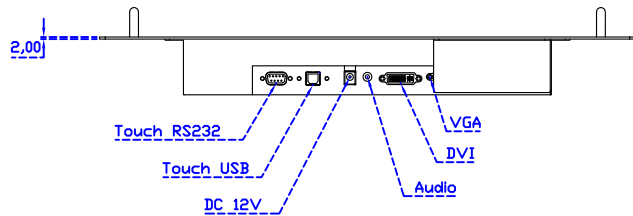

15" Embedded Touch Monitor.
(7U Rack Mount)

AIM-RMxxxx150-R31