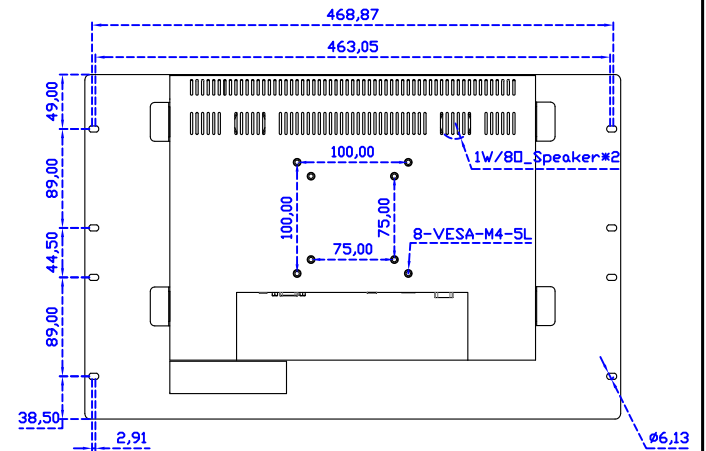

15" Embedded Touch Monitor.
(7U Rack Mount)

AIM-RMxxxx150-R33
(2025/08/18)