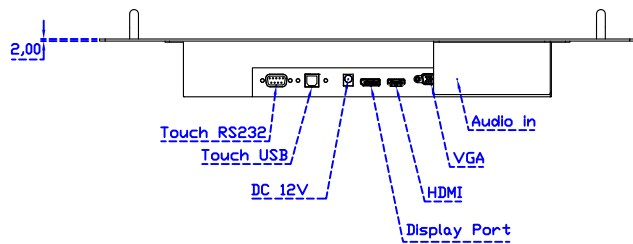

15" Embedded Touch Monitor.
(7U Rack Mount)

AIM-RMxxxx150-R33
(2025/08/18)