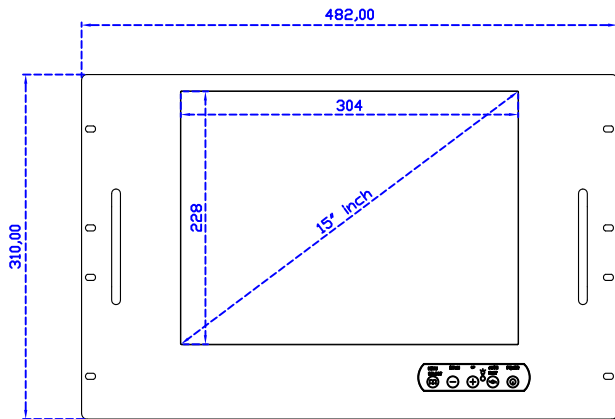

15" Embedded Touch Monitor.
(7U Rack Mount)

AIM-RMxxxx150-R33
(2025/08/18)