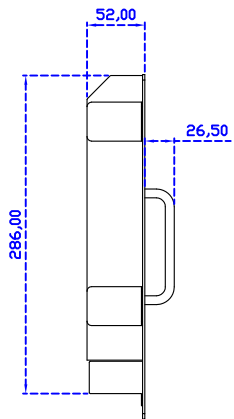

15" Embedded Touch Monitor.
(7U Rack Mount)

AIM-RMxxxx150-R33
(2025/08/18)