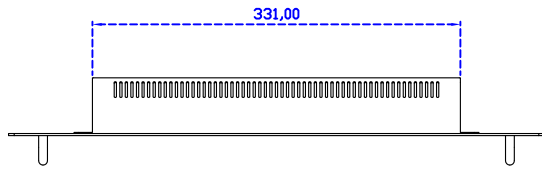

15" Embedded Touch Monitor.
(7U Rack Mount)

AIM-RMxxxx150-R33
(2025/08/18)