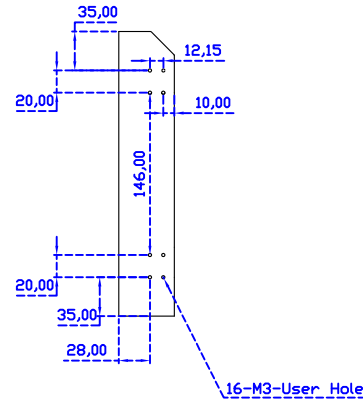

15" Embedded Touch Monitor,
(Open Frame)
(Narrow type)

AIM-TMOPxxxx150-R33
(2025/08/18)