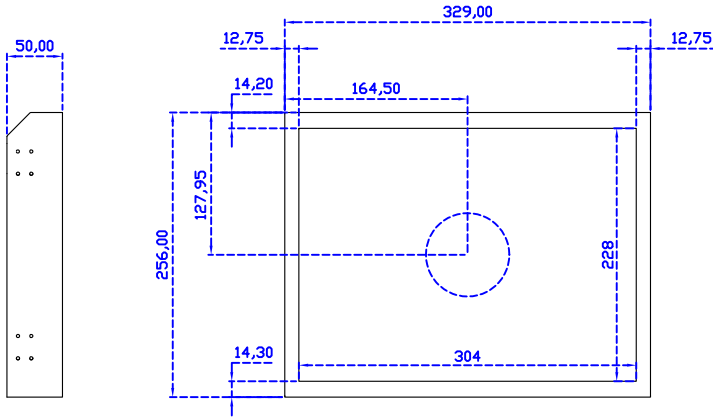

15" Embedded Touch Monitor,
(Open Frame)
(Narrow type)

AIM-TMOPxxxx150-R33
(2025/08/18)