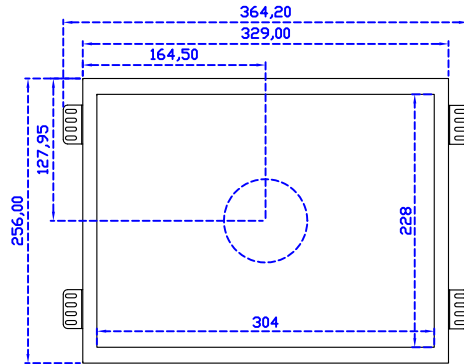

Display Specifications :

Active Area	304 × 228 mm
Pixel Pitch	0.297 × 0.297 mm
Brightness	300 cd/m ²
Contrast Ratio	2000 : 1
Resolution	1024 x 768 (XGA)
Viewing Angle	L/R176° ; U/D176°
Response Time	23ms (Tr + Tf)
Display Colors	16.2M
Display Modes	640×480 ; 800×600 ; 1024×768
Signal input	VGA ; Audio ; Display Port ; HDMI
Speaker	1W (8Ω) × 2
OSD Keyboard	⊙Power ⊙Auto adjust ⊕+ ⊖- ⊙Menu
Power Source	DC 12V (DC Jack Φ2.1mm)
Power Consumption	≤14w
Storage 、 Operation	-30~70°C ; -20~70°C
VESA	75×75 ; 100×100 mm
Casing Colors	Black (OEM other colors)
Casing Size 、 Weight	329 × 256 × 50 mm ; 2.8 kg (W×H×D)
Carton 、 gross weight	550 × 395 × 170 mm ; 4.8 kg (W×H×D)
Accessory	VGA cable / HDMI cable / Audio cable / AC100~240V Adapter / Power cable / USB cable / Cleaning wipes / Driver Disk
	※Display Port cable (Optional)

AIM-TMOPPCTU150-R33

3 Year Warranty
LCD Panel 1 Year

15" Embedded Touch Monitor,
(Open Frame)
(Narrow type)

AIM-TMOPxxxx150-R33
(2025/08/18)

15" Embedded Touch Monitor,
(Open Frame)
(VESA Mount)

AIM-TMOPxxxx150-R33
(2025/08/18)