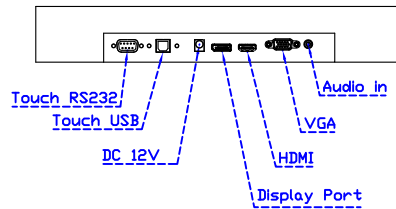

Software Feature :

Draw Test	Position and linearity verification
Controller	Support multiple controllers
Languages	English · Simple Chinese · Traditional Chinese · Japanese · French · German · Spanish · Korean · Arabic · Czech · Danish · Dutch · Greek · Hungarian · Italian · Norwegian · Russian · Polish · Portuguese · Slovenian · Swedish · Thai · Turkish
Mouse Emulator	Right / left button emulation. Auto Right / left Click (PDA function)
Touch Style	Drawing a Mode · button a Mode · Touch Off/ on Switch
Double Click	Configurable double click speed · Configurable double click area
Sound Modes	No sound · Touch down · Touch up
Display Support	display rotation · Support multiple monitors
Division Pattern	Support two halves and four parts with touch function, you can also create
Settings:	your own division patterns.
Edge compensation	Support edge compensation and you can also add your own numbers for it.
Support O.S	All Windows-32/64bit O.S Android ; Linux ; MAC

AIM-TMOPPCTU150-R33

3 Year Warranty
LCD Panel 1 Year

15" Embedded Touch Monitor,
(Open Frame)
(Narrow type)

AIM-TMOPxxxx150-R33
(2025/08/18)

15" Embedded Touch Monitor,
(Open Frame)
(VESA Mount)

AIM-TMOPxxxx150-R33
(2025/08/18)