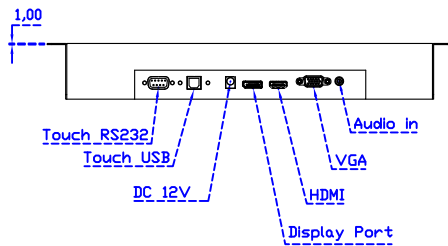

Software Feature :

Draw Test	Position and linearity verification
Controller	Support multiple controllers
Languages	English · Simple Chinese · Traditional Chinese · Japanese · French · German · Spanish · Korean · Arabic · Czech · Danish · Dutch · Greek · Hungarian · Italian · Norwegian · Russian · Polish · Portuguese · Slovenian · Swedish · Thai · Turkish
Mouse Emulator	Right / left button emulation. Auto Right / left Click (PDA function)
Touch Style	Drawing a Mode · button a Mode · Touch Off/ on Switch
Double Click	Configurable double click speed · Configurable double click area
Sound Modes	No sound · Touch down · Touch up
Display Support	display rotation · Support multiple monitors
Division Pattern	Support two halves and four parts with touch function, you can also create
Settings:	your own division patterns.
Edge compensation	Support edge compensation and you can also add your own numbers for it.
Support O.S	All Windows-32/64bit O.S Android ; Linux ; MAC

AIM-TMOPPCTU150-R33

3 Year Warranty
LCD Panel 1 Year

15" Embedded Touch Monitor,
(Open Frame)
(Narrow type)

AIM-TMOPxxxx150-R33
(2025/08/18)

15" Embedded Touch Monitor,
(Open Frame)
(VESA Mount)

AIM-TMOPxxxx150-R33
(2025/08/18)