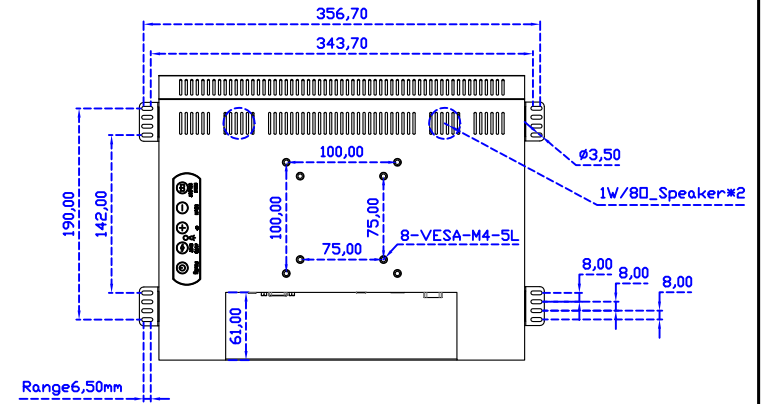

Display Specifications :

Active Area	304 × 228 mm
Pixel Pitch	0.297 × 0.297 mm
Brightness	300 cd/m ²
Contrast Ratio	2000 : 1
Resolution	1024 x 768 (XGA)
Viewing Angle	L/R176° ; U/D176°
Response Time	23ms (Tr + Tf)
Display Colors	16.2M
Display Modes	640×480 ; 800×600 ; 1024×768
Signal input	VGA ; Audio ; Display Port ; HDMI
Speaker	1W (8Ω) × 2
OSD Keyboard	⊙Power ⊙Auto adjust ⊕+ ⊖- ⊙Menu
Power Source	DC 12V (DC Jack Φ2.1mm)
Power Consumption	≤14w
Storage 、 Operation	-30~70°C ; -20~70°C
VESA	75×75 ; 100×100 mm
Casing Colors	Black (OEM other colors)
Casing Size 、 Weight	329 × 256 × 50 mm ; 2.8 kg (W×H×D)
Carton 、 gross weight	550 × 395 × 170 mm ; 4.8 kg (W×H×D)
Accessory	VGA cable / HDMI cable / Audio cable / AC100~240V Adapter / Power cable / USB cable / Cleaning wipes / Driver Disk
	※Display Port cable (Optional)

AIM-TMOPPCTU150-R33

3 Year Warranty
LCD Panel 1 Year

15" Embedded Touch Monitor,
(Open Frame)
(Narrow type)

AIM-TMOPxxxx150-R33
(2025/08/18)

15" Embedded Touch Monitor,
(Open Frame)
(VESA Mount)

AIM-TMOPxxxx150-R33
(2025/08/18)