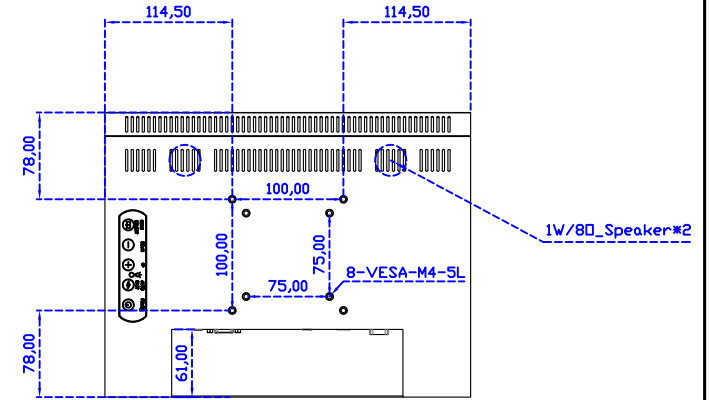

15" Embedded Touch Monitor,
(Open Frame)
(Narrow type)

AIM-TMOPxxxx150-R33
(2025/08/18)