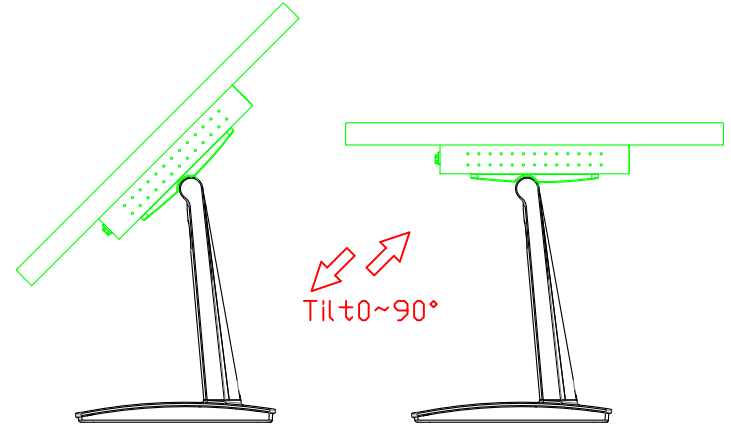

Software Feature :

Draw Test	Position and linearity verification
Controller	Support multiple controller
Languages	English · Simple Chinese · Traditional Chinese · Japanese · French · German · Spanish · Korean · Arabic · Czech · Danish · Dutch · Greek · Hungarian · Italian · Norwegian · Russian · Polish · Portuguese · Slovenian · Swedish · Thai · Turkish
Mouse Emulator	Right / left button emulation. Auto Right / left Click (PDA function)
Touch Style	Drawing a Mode · button a Mode · Touch Off/ on Switch
Double Click	Configurable double click speed · Configurable double click area
Sound Modes	No sound · Touch down · Touch up
Display Support	display rotation · Support multiple monitors
Division Pattern	Support two halves and four parts with touch function, you can also create your own division patterns.
Settings:	
Edge compensation	Support edge compensation and you can also add your own numbers for it.
Support O.S	All Windows-32/64bit O.S Android ; Linux ; MAC

AIM-TMPCT150-R23 V

3 Year Warranty
LCD Panel 1 Year

15" Embedded Touch Monitor.
(Open Frame)

AIM-TMOPPCT150-R23

15" Desktop Touch Monitor.
(POS Stand)

AIM-TMPCT150-R23 V