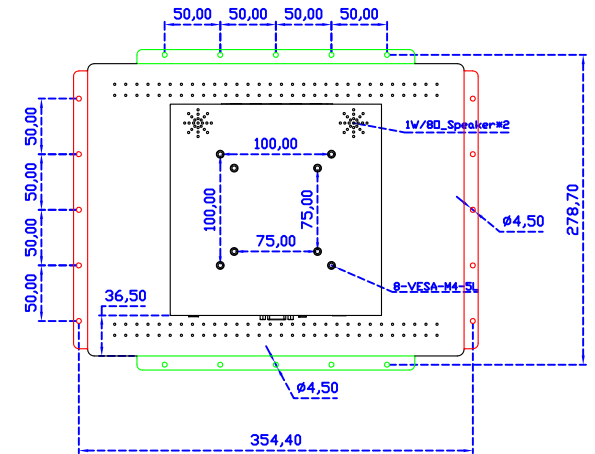

15" Embedded Touch Monitor.
(Open Frame)

AIM-TMOPPCT150-R23