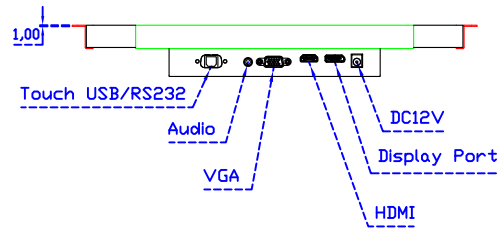

15" Embedded Touch Monitor.
(Open Frame)

AIM-TMOPPCT150-R23