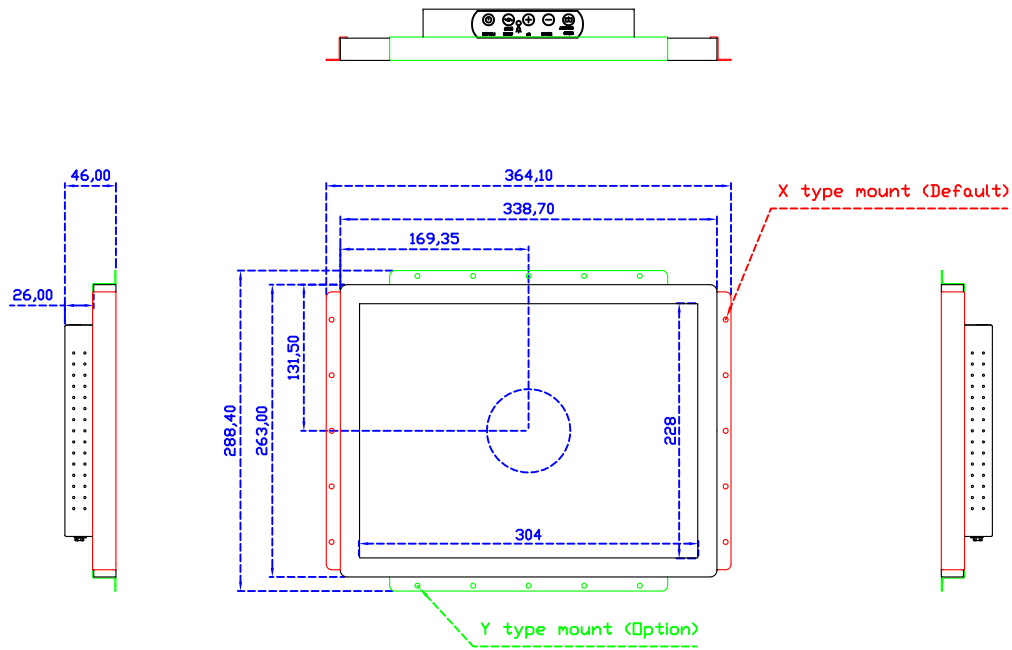

15" Embedded Touch Monitor.
(Open Frame)

AIM-TMOPPCT150-R23