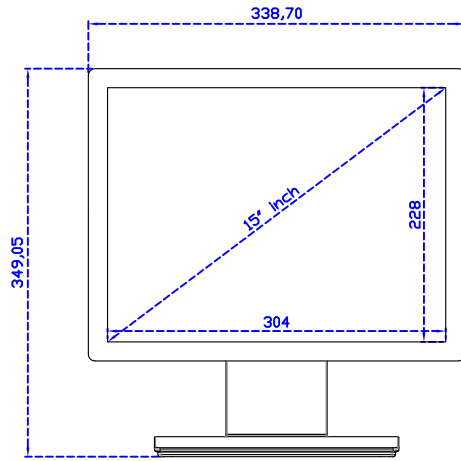

Active Area	304 × 228 mm
Pixel Pitch	0.297 × 0.297 mm
Brightness	300 cd/m ²
Contrast Ratio	2000 : 1
Resolution	1024 x 768 (XGA)
Viewing Angle	L/R176° ; U/D176°
Response Time	23ms (Tr + Tf)
Display Colors	16.2M
Display Modes	640×480 ; 800×600 ; 1024×768
Signal input	VGA ; Audio ; Display Port ; HDMI
Speaker	1W (8Ω) × 2
OSD Keyboard	⊙Power ⊙Auto adjust ⊕ ⊖ ⊙Menu
Power Source	DC 12V (DC Jack Φ2.1mm)
Power Consumption	≤14w
Storage 、 Operation	-30~70°C ; -20~70°C
VESA	75×75 ; 100×100 mm
Casing Colors	Black (OEM other colors)
Casing Size 、 Weight	338.7 × 263 × 46 mm ; 3.2 kg (W×H×D) (Without Stand)
Carton 、 gross weight	550 × 395 × 170 mm ; 5 kg (W×H×D)
Accessory	VGA cable / HDMI cable / Audio cable / AC100~240V Adapter / Power cable / USB cable / Cleaning wipes / Driver Disk

Software Feature :

Draw Test	Position and linearity verification
Controller	Support multiple controller
Languages	English · Simple Chinese · Traditional Chinese · Japanese · French · German · Spanish · Korean · Arabic · Czech · Danish · Dutch · Greek · Hungarian · Italian · Norwegian · Russian · Polish · Portuguese · Slovenian · Swedish · Thai · Turkish
Mouse Emulator	Right / left button emulation. Auto Right / left Click (PDA function)
Touch Style	Drawing a Mode · button a Mode · Touch Off/ on Switch
Double Click	Configurable double click speed · Configurable double click area
Sound Modes	No sound · Touch down · Touch up
Display Support	display rotation · Support multiple monitors
Division Pattern	Support two halves and four parts with touch function, you can also create your own division patterns.
Settings:	
Edge compensation	Support edge compensation and you can also add your own numbers for it.
Support O.S	All Windows-32/64bit O.S Android ; Linux ; MAC

AIM-TMPCT150-R23 V

3 Year Warranty
LCD Panel 1 Year

15" Embedded Touch Monitor.
(Open Frame)

AIM-TMOPPCT150-R23

15" Desktop Touch Monitor.
(POS Stand)

AIM-TMPCT150-R23 V