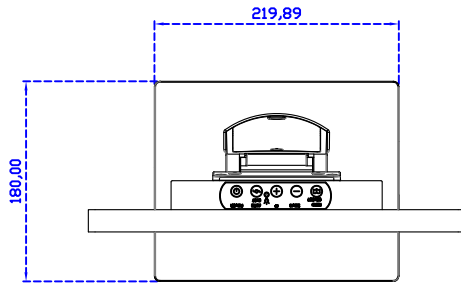

Active Area	304 × 228 mm
Pixel Pitch	0.297 × 0.297 mm
Brightness	300 cd/m ²
Contrast Ratio	2000 : 1
Resolution	1024 x 768 (XGA)
Viewing Angle	L/R176° ; U/D176°
Response Time	23ms (Tr + Tf)
Display Colors	16.2M
Display Modes	640×480 ; 800×600 ; 1024×768
Signal input	VGA ; Audio ; Display Port ; HDMI
Speaker	1W (8Ω) × 2
OSD Keyboard	⊙Power ⊙Auto adjust ⊕ ⊖ ⊙Menu
Power Source	DC 12V (DC Jack Φ2.1mm)
Power Consumption	≤14w
Storage 、 Operation	-30~70°C ; -20~70°C
VESA	75×75 ; 100×100 mm
Casing Colors	Black (OEM other colors)
Casing Size 、 Weight	338.7 × 263 × 46 mm ; 3.2 kg (W×H×D) (Without Stand)
Carton 、 gross weight	550 × 395 × 170 mm ; 5 kg (W×H×D)
Accessory	VGA cable / HDMI cable / Audio cable / AC100~240V Adapter / Power cable / USB cable / Cleaning wipes / Driver Disk

AIM-TMPCT150-R23 V

3 Year Warranty
LCD Panel 1 Year

15" Embedded Touch Monitor.
(Open Frame)

AIM-TMOPPCT150-R23

15" Desktop Touch Monitor.
(POS Stand)

AIM-TMPCT150-R23 V