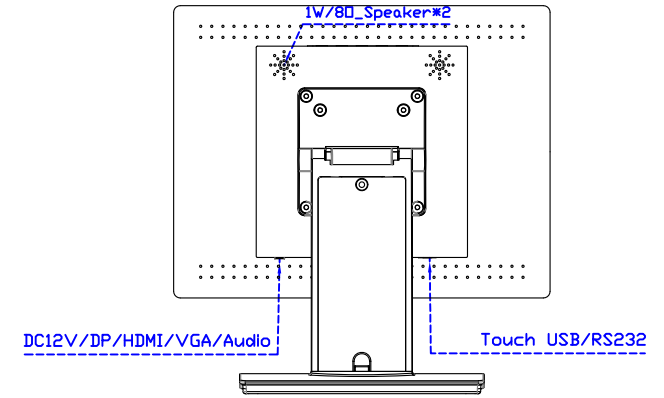

Active Area	304 × 228 mm
Pixel Pitch	0.297 × 0.297 mm
Brightness	300 cd/m ²
Contrast Ratio	2000 : 1
Resolution	1024 x 768 (XGA)
Viewing Angle	L/R176° ; U/D176°
Response Time	23ms (Tr + Tf)
Display Colors	16.2M
Display Modes	640×480 ; 800×600 ; 1024×768
Signal input	VGA ; Audio ; Display Port ; HDMI
Speaker	1W (8Ω) × 2
OSD Keyboard	⊙Power ⊙Auto adjust ⊕ ⊖ ⊙Menu
Power Source	DC 12V (DC Jack Φ2.1mm)
Power Consumption	≤14w
Storage 、 Operation	-30~70°C ; -20~70°C
VESA	75×75 ; 100×100 mm
Casing Colors	Black (OEM other colors)
Casing Size 、 Weight	338.7 × 263 × 46 mm ; 3.2 kg (W×H×D) (Without Stand)
Carton 、 gross weight	550 × 395 × 170 mm ; 5 kg (W×H×D)
Accessory	VGA cable / HDMI cable / Audio cable / AC100~240V Adapter / Power cable / USB cable / Cleaning wipes / Driver Disk

Software Feature :

Draw Test	Position and linearity verification
Controller	Support multiple controller
Languages	English · Simple Chinese · Traditional Chinese · Japanese · French · German · Spanish · Korean · Arabic · Czech · Danish · Dutch · Greek · Hungarian · Italian · Norwegian · Russian · Polish · Portuguese · Slovenian · Swedish · Thai · Turkish
Mouse Emulator	Right / left button emulation. Auto Right / left Click (PDA function)
Touch Style	Drawing a Mode · button a Mode · Touch Off/ on Switch
Double Click	Configurable double click speed · Configurable double click area
Sound Modes	No sound · Touch down · Touch up
Display Support	display rotation · Support multiple monitors
Division Pattern	Support two halves and four parts with touch function, you can also create your own division patterns.
Settings:	
Edge compensation	Support edge compensation and you can also add your own numbers for it.
Support O.S	All Windows-32/64bit O.S Android ; Linux ; MAC

AIM-TMPCT150-R23 V

3 Year Warranty
LCD Panel 1 Year

15" Embedded Touch Monitor.
(Open Frame)

AIM-TMOPPCT150-R23

15" Desktop Touch Monitor.
(POS Stand)

AIM-TMPCT150-R23 V