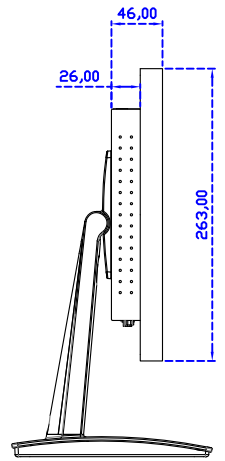

Active Area	304 × 228 mm
Pixel Pitch	0.297 × 0.297 mm
Brightness	300 cd/m ²
Contrast Ratio	2000 : 1
Resolution	1024 x 768 (XGA)
Viewing Angle	L/R176° ; U/D176°
Response Time	23ms (Tr + Tf)
Display Colors	16.2M
Display Modes	640×480 ; 800×600 ; 1024×768
Signal input	VGA ; Audio ; Display Port ; HDMI
Speaker	1W (8Ω) × 2
OSD Keyboard	⊙Power ⊙Auto adjust ⊕ ⊖ ⊙Menu
Power Source	DC 12V (DC Jack Φ2.1mm)
Power Consumption	≤14w
Storage 、 Operation	-30~70°C ; -20~70°C
VESA	75×75 ; 100×100 mm
Casing Colors	Black (OEM other colors)
Casing Size 、 Weight	338.7 × 263 × 46 mm ; 3.2 kg (W×H×D) (Without Stand)
Carton 、 gross weight	550 × 395 × 170 mm ; 5 kg (W×H×D)
Accessory	VGA cable / HDMI cable / Audio cable / AC100~240V Adapter / Power cable / USB cable / Cleaning wipes / Driver Disk

Software Feature :

Draw Test	Position and linearity verification
Controller	Support multiple controller
Languages	English · Simple Chinese · Traditional Chinese · Japanese · French · German · Spanish · Korean · Arabic · Czech · Danish · Dutch · Greek · Hungarian · Italian · Norwegian · Russian · Polish · Portuguese · Slovenian · Swedish · Thai · Turkish
Mouse Emulator	Right / left button emulation. Auto Right / left Click (PDA function)
Touch Style	Drawing a Mode · button a Mode · Touch Off/ on Switch
Double Click	Configurable double click speed · Configurable double click area
Sound Modes	No sound · Touch down · Touch up
Display Support	display rotation · Support multiple monitors
Division Pattern	Support two halves and four parts with touch function, you can also create your own division patterns.
Settings:	
Edge compensation	Support edge compensation and you can also add your own numbers for it.
Support O.S	All Windows-32/64bit O.S Android ; Linux ; MAC

AIM-TMPCT150-R23 V

3 Year Warranty
LCD Panel 1 Year

15" Embedded Touch Monitor.
(Open Frame)

AIM-TMOPPCT150-R23

15" Desktop Touch Monitor.
(POS Stand)

AIM-TMPCT150-R23 V