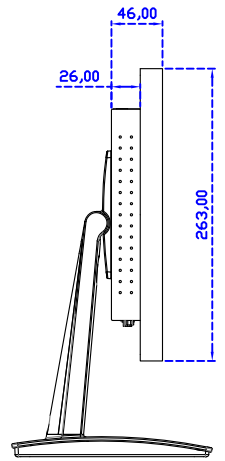

AIM-TMPCT150-R23 V

3 Year Warranty
LCD Panel 1 Year

15" Embedded Touch Monitor.
(Open Frame)

AIM-TMOPPCT150-R23

15" Desktop Touch Monitor.
(POS Stand)

AIM-TMPCT150-R23 V