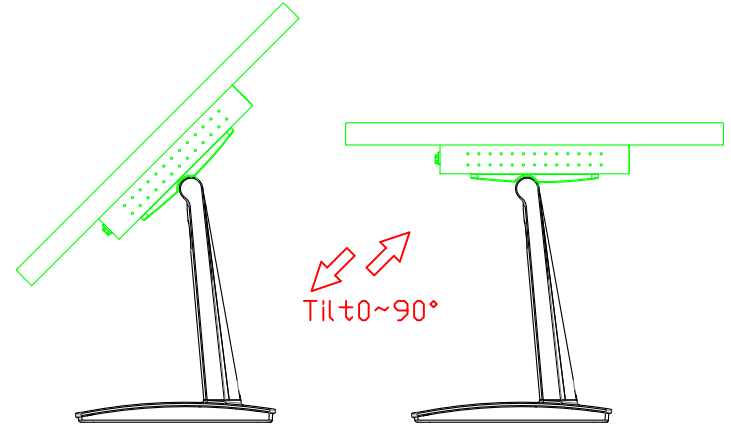

AIM-TMPCT150-R23 V

3 Year Warranty
LCD Panel 1 Year

15" Embedded Touch Monitor.
(Open Frame)

AIM-TMOPPCT150-R23

15" Desktop Touch Monitor.
(POS Stand)

AIM-TMPCT150-R23 V