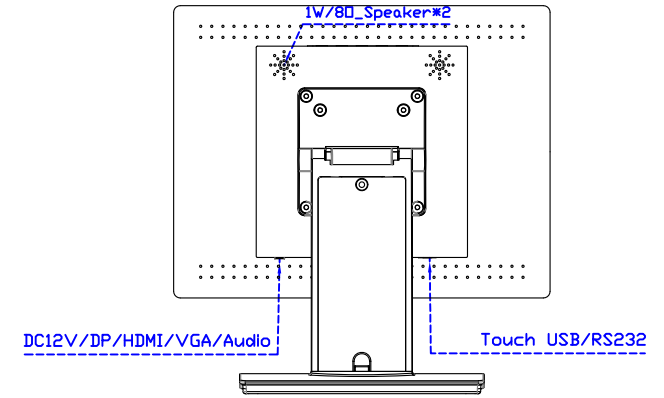

AIM-TMPCT150-R23 V

3 Year Warranty
LCD Panel 1 Year

15" Embedded Touch Monitor.
(Open Frame)

AIM-TMOPPCT150-R23

15" Desktop Touch Monitor.
(POS Stand)

AIM-TMPCT150-R23 V