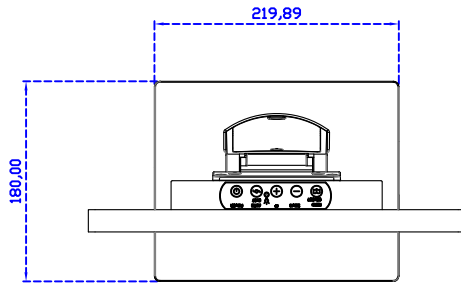

AIM-TMPCT150-R23 V

3 Year Warranty
LCD Panel 1 Year

15" Embedded Touch Monitor.
(Open Frame)

AIM-TMOPPCT150-R23

15" Desktop Touch Monitor.
(POS Stand)

AIM-TMPCT150-R23 V