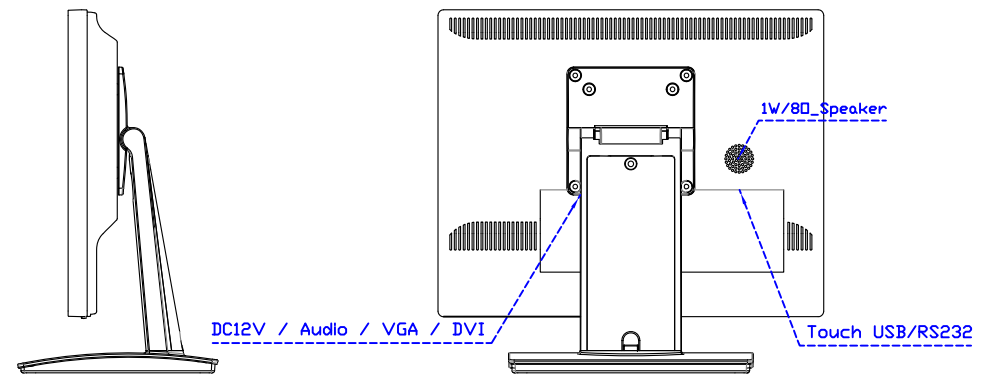

AIM-TMPCTU150-V05

**3 Year Warranty**  
LCD Panel 1 Year

15" Touch Monitor.  
(VESA Mount)

AIM-TMxxxx150-G05 N

15" Desktop Touch Monitor.  
(Folding Stand)

AIM-TMxxx150-G05

15" Desktop Touch Monitor.  
(Photo Stand)

AIM-TMxxx150-P05

15" Desktop Touch Monitor.  
(POS Stand)

AIM-TMxxxx150-V05