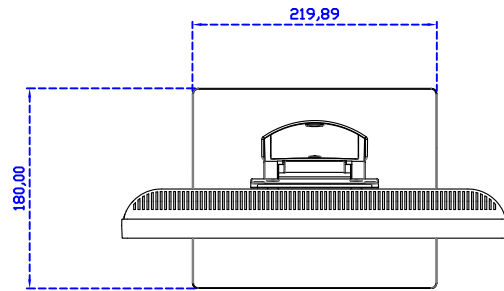

AIM-TMPCTU150-V05

**3 Year Warranty**  
LCD Panel 1 Year

15" Touch Monitor.  
(VESA Mount)

AIM-TMxxxx150-G05 N

15" Desktop Touch Monitor.  
(Folding Stand)

AIM-TMxxx150-G05

15" Desktop Touch Monitor.  
(Photo Stand)

AIM-TMxxx150-P05

15" Desktop Touch Monitor.  
(POS Stand)

AIM-TMxxxx150-V05