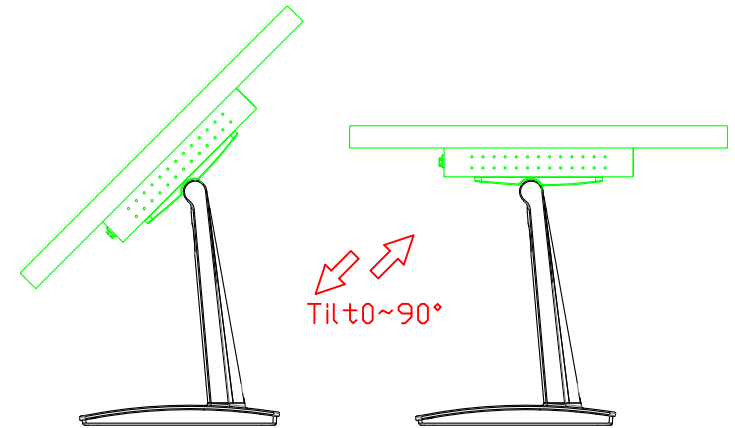

AIM-TMPCTU150-V05

**3 Year Warranty**  
LCD Panel 1 Year

15" Touch Monitor.  
(VESA Mount)

AIM-TMxxxx150-G05 N

15" Desktop Touch Monitor.  
(Folding Stand)

AIM-TMxxx150-G05

15" Desktop Touch Monitor.  
(Photo Stand)

AIM-TMxxx150-P05

15" Desktop Touch Monitor.  
(POS Stand)

AIM-TMxxxx150-V05