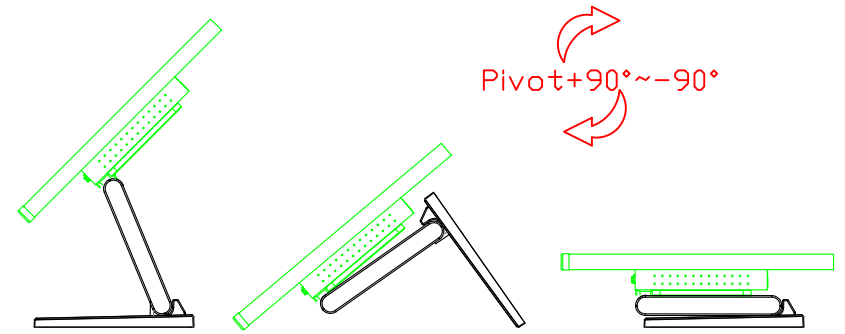

AIM-TMPCTU150-V05

**3 Year Warranty**  
LCD Panel 1 Year

15" Touch Monitor.  
(VESA Mount)

AIM-TMxxxx150-G05 N

15" Desktop Touch Monitor.  
(Folding Stand)

AIM-TMxxx150-G05

15" Desktop Touch Monitor.  
(Photo Stand)

AIM-TMxxx150-P05

15" Desktop Touch Monitor.  
(POS Stand)

AIM-TMxxxx150-V05