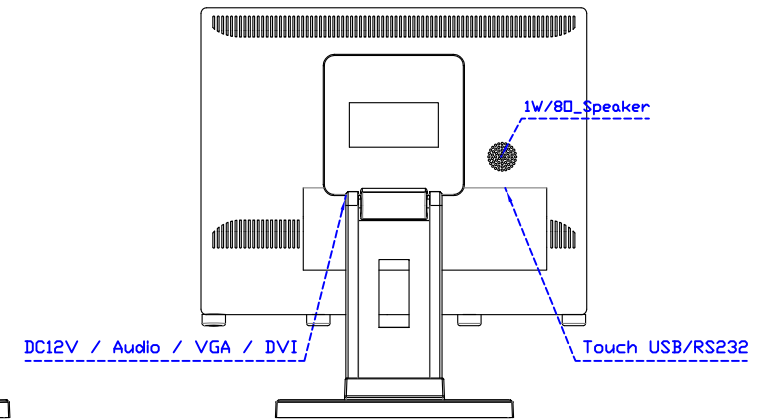

AIM-TMPCTU150-V05

**3 Year Warranty**  
LCD Panel 1 Year

15" Touch Monitor.  
(VESA Mount)

AIM-TMxxxx150-G05 N

15" Desktop Touch Monitor.  
(Folding Stand)

AIM-TMxxx150-G05

15" Desktop Touch Monitor.  
(Photo Stand)

AIM-TMxxx150-P05

15" Desktop Touch Monitor.  
(POS Stand)

AIM-TMxxxx150-V05