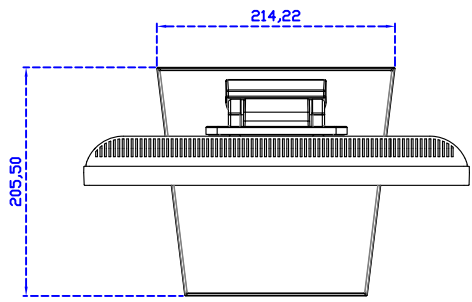

Display Specifications :

Active Area	304 × 228 mm
Pixel Pitch	0.297 × 0.297 mm
Brightness	300 cd/m ²
Contrast Ratio	2000 : 1
Resolution	1024 × 768 (XGA)
Viewing Angle	L/R176° ; U/D176°
Response Time	23ms (Tr + Tf)
Display Colors	16.2M
Display Modes	640×480 ; 800×600 ; 1024×768
Signal input	VGA ; Audio ; Display Port ; HDMI
Speaker	1W (8Ω) × 1
OSD Keyboard	⊙Power ⊙Auto adjust ⊕ ⊖ ⊙Menu
Power Source	DC 12V (DC Jack Φ2.1mm)
Power Consumption	≤14w
Storage · Operation	-30~70°C ; -20~70°C
VESA	75×75 mm
Casing Colors	Black (White)
Casing Size · Weight	347 × 276 × 45.2 mm ; 2.7 kg (W×H×D) (Without Stand)
Carton · gross weight	410 × 420 × 140 mm ; 4.2 kg (W×H×D)
Accessory	VGA cable / HDMI cable / Audio cable / AC100~240V Adapter / Power cable / USB cable / Cleaning wipes / Driver Disk

AIM-TMPCTU150-V07

3 Year Warranty
LCD Panel 1 Year

15" Touch Monitor.
(VESA Mount)

AIM-TMxxxx150-G07 N

15" Desktop Touch Monitor.
(Folding Stand)

AIM-TMxxx150-G07

15" Desktop Touch Monitor.
(Photo Stand)

AIM-TMxxx150-P07

15" Desktop Touch Monitor.
(POS Stand)

AIM-TMxxxx150-V07