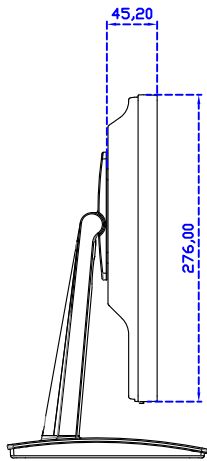

Display Specifications :

Active Area	304 × 228 mm
Pixel Pitch	0.297 × 0.297 mm
Brightness	300 cd/m ²
Contrast Ratio	2000 : 1
Resolution	1024 × 768 (XGA)
Viewing Angle	L/R176° ; U/D176°
Response Time	23ms (Tr + Tf)
Display Colors	16.2M
Display Modes	640×480 ; 800×600 ; 1024×768
Signal input	VGA ; Audio ; Display Port ; HDMI
Speaker	1W (8Ω) × 1
OSD Keyboard	⊙Power ⊙Auto adjust ⊕ ⊖ ⊙Menu
Power Source	DC 12V (DC Jack Φ2.1mm)
Power Consumption	≤14w
Storage · Operation	-30~70°C ; -20~70°C
VESA	75×75 mm
Casing Colors	Black (White)
Casing Size · Weight	347 × 276 × 45.2 mm ; 2.7 kg (W×H×D) (Without Stand)
Carton · gross weight	410 × 420 × 140 mm ; 4.2 kg (W×H×D)
Accessory	VGA cable / HDMI cable / Audio cable / AC100~240V Adapter / Power cable / USB cable / Cleaning wipes / Driver Disk

AIM-TMPCTU150-V07

3 Year Warranty
LCD Panel 1 Year

15" Touch Monitor.
(VESA Mount)

AIM-TMxxxx150-G07 N

15" Desktop Touch Monitor.
(Folding Stand)

AIM-TMxxx150-G07

15" Desktop Touch Monitor.
(Photo Stand)

AIM-TMxxx150-P07

15" Desktop Touch Monitor.
(POS Stand)

AIM-TMxxxx150-V07