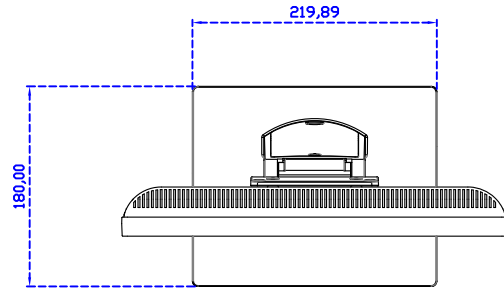

Display Specifications :

Active Area	304 × 228 mm
Pixel Pitch	0.297 × 0.297 mm
Brightness	300 cd/m ²
Contrast Ratio	2000 : 1
Resolution	1024 × 768 (XGA)
Viewing Angle	L/R176° ; U/D176°
Response Time	23ms (Tr + Tf)
Display Colors	16.2M
Display Modes	640×480 ; 800×600 ; 1024×768
Signal input	VGA ; Audio ; Display Port ; HDMI
Speaker	1W (8Ω) × 1
OSD Keyboard	⊙Power ⊙Auto adjust ⊕ ⊖ ⊙Menu
Power Source	DC 12V (DC Jack Φ2.1mm)
Power Consumption	≤14w
Storage · Operation	-30~70°C ; -20~70°C
VESA	75×75 mm
Casing Colors	Black (White)
Casing Size · Weight	347 × 276 × 45.2 mm ; 2.7 kg (W×H×D) (Without Stand)
Carton · gross weight	410 × 420 × 140 mm ; 4.2 kg (W×H×D)
Accessory	VGA cable / HDMI cable / Audio cable / AC100~240V Adapter / Power cable / USB cable / Cleaning wipes / Driver Disk

AIM-TMPCTU150-V07

3 Year Warranty
LCD Panel 1 Year

15" Touch Monitor.
(VESA Mount)

AIM-TMxxxx150-G07 N

15" Desktop Touch Monitor.
(Folding Stand)

AIM-TMxxx150-G07

15" Desktop Touch Monitor.
(Photo Stand)

AIM-TMxxx150-P07

15" Desktop Touch Monitor.
(POS Stand)

AIM-TMxxxx150-V07