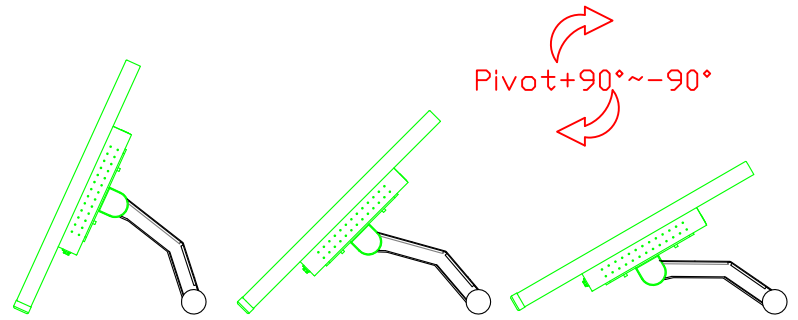

Software Feature :

Draw Test	Position and linearity verification
Controller	Support multiple controllers
Languages	English · Simple Chinese · Traditional Chinese · Japanese · French · German · Spanish · Korean · Arabic · Czech · Danish · Dutch · Greek · Hungarian · Italian · Norwegian · Russian · Polish · Portuguese · Slovenian · Swedish · Thai · Turkish
Mouse Emulator	Right / left button emulation. Auto Right / left Click (PDA function)
Touch Style	Drawing a Mode · button a Mode · Touch Off/ on Switch
Double Click	Configurable double click speed · Configurable double click area
Sound Modes	No sound · Touch down · Touch up
Display Support	display rotation · Support multiple monitors
Division Pattern	Support two halves and four parts with touch function, you can also create your own division patterns.
Settings:	
Edge compensation	Support edge compensation and you can also add your own numbers for it.
Support O.S	All Windows-32/64bit O.S Android ; Linux ; MAC

AIM-TMPCTU150-V07

3 Year Warranty
LCD Panel 1 Year

15" Touch Monitor.
(VESA Mount)

AIM-TMxxxx150-G07 N

15" Desktop Touch Monitor.
(Folding Stand)

AIM-TMxxx150-G07

15" Desktop Touch Monitor.
(Photo Stand)

AIM-TMxxx150-P07