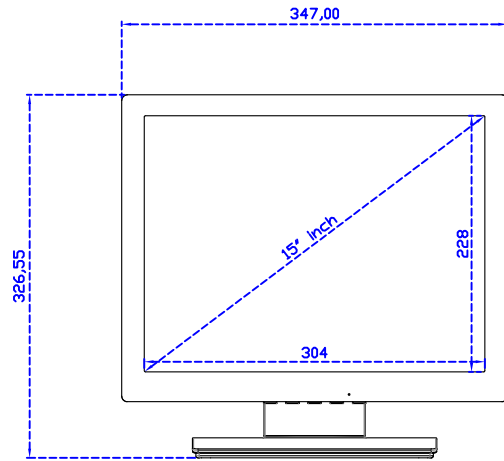

Display Specifications :

Active Area	304 × 228 mm
Pixel Pitch	0.297 × 0.297 mm
Brightness	300 cd/m ²
Contrast Ratio	2000 : 1
Resolution	1024 × 768 (XGA)
Viewing Angle	L/R176° ; U/D176°
Response Time	23ms (Tr + Tf)
Display Colors	16.2M
Display Modes	640×480 ; 800×600 ; 1024×768
Signal input	VGA ; Audio ; Display Port ; HDMI
Speaker	1W (8Ω) × 1
OSD Keyboard	⊙Power ⊙Auto adjust ⊕ ⊖ ⊙Menu
Power Source	DC 12V (DC Jack Φ2.1mm)
Power Consumption	≤14w
Storage · Operation	-30~70°C ; -20~70°C
VESA	75×75 mm
Casing Colors	Black (White)
Casing Size · Weight	347 × 276 × 45.2 mm ; 2.7 kg (W×H×D) (Without Stand)
Carton · gross weight	410 × 420 × 140 mm ; 4.2 kg (W×H×D)
Accessory	VGA cable / HDMI cable / Audio cable / AC100~240V Adapter / Power cable / USB cable / Cleaning wipes / Driver Disk

AIM-TMPCTU150-V07

3 Year Warranty
LCD Panel 1 Year

15" Touch Monitor.
(VESA Mount)

AIM-TMxxxx150-G07 N

15" Desktop Touch Monitor.
(Folding Stand)

AIM-TMxxx150-G07

15" Desktop Touch Monitor.
(Photo Stand)

AIM-TMxxx150-P07

15" Desktop Touch Monitor.
(POS Stand)

AIM-TMxxxx150-V07