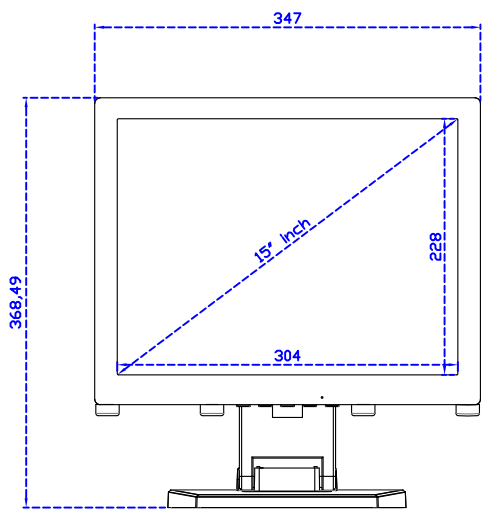

Display Specifications :

Active Area	304 × 228 mm
Pixel Pitch	0.297 × 0.297 mm
Brightness	300 cd/m ²
Contrast Ratio	2000 : 1
Resolution	1024 × 768 (XGA)
Viewing Angle	L/R176° ; U/D176°
Response Time	23ms (Tr + Tf)
Display Colors	16.2M
Display Modes	640×480 ; 800×600 ; 1024×768
Signal input	VGA ; Audio ; Display Port ; HDMI
Speaker	1W (8Ω) × 1
OSD Keyboard	⊙Power ⊙Auto adjust ⊕ ⊖ ⊙Menu
Power Source	DC 12V (DC Jack Φ2.1mm)
Power Consumption	≤14w
Storage · Operation	-30~70°C ; -20~70°C
VESA	75×75 mm
Casing Colors	Black (White)
Casing Size · Weight	347 × 276 × 45.2 mm ; 2.7 kg (W×H×D) (Without Stand)
Carton · gross weight	410 × 420 × 140 mm ; 4.2 kg (W×H×D)
Accessory	VGA cable / HDMI cable / Audio cable / AC100~240V Adapter / Power cable / USB cable / Cleaning wipes / Driver Disk

AIM-TMPCTU150-V07

3 Year Warranty
LCD Panel 1 Year

15" Touch Monitor.
(VESA Mount)

AIM-TMxxxx150-G07 N

15" Desktop Touch Monitor.
(Folding Stand)

AIM-TMxxx150-G07

15" Desktop Touch Monitor.
(Photo Stand)

AIM-TMxxx150-P07

15" Desktop Touch Monitor.
(POS Stand)

AIM-TMxxxx150-V07