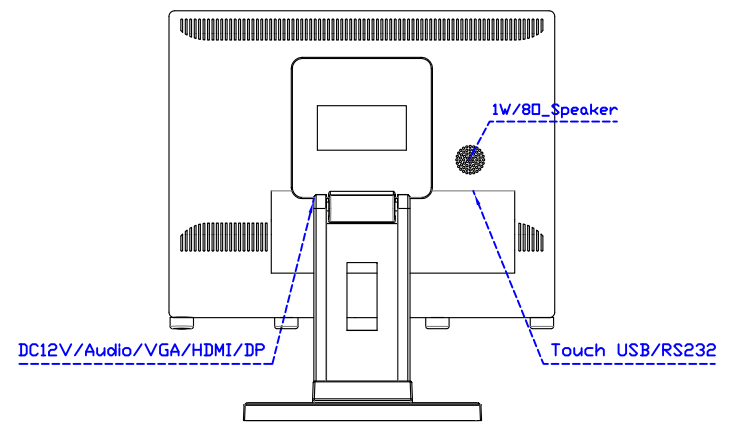

Display Specifications :

Active Area	304 × 228 mm
Pixel Pitch	0.297 × 0.297 mm
Brightness	300 cd/m ²
Contrast Ratio	2000 : 1
Resolution	1024 × 768 (XGA)
Viewing Angle	L/R176° ; U/D176°
Response Time	23ms (Tr + Tf)
Display Colors	16.2M
Display Modes	640×480 ; 800×600 ; 1024×768
Signal input	VGA ; Audio ; Display Port ; HDMI
Speaker	1W (8Ω) × 1
OSD Keyboard	⊙Power ⊙Auto adjust ⊕ ⊖ ⊙Menu
Power Source	DC 12V (DC Jack Φ2.1mm)
Power Consumption	≤14w
Storage · Operation	-30~70°C ; -20~70°C
VESA	75×75 mm
Casing Colors	Black (White)
Casing Size · Weight	347 × 276 × 45.2 mm ; 2.7 kg (W×H×D) (Without Stand)
Carton · gross weight	410 × 420 × 140 mm ; 4.2 kg (W×H×D)
Accessory	VGA cable / HDMI cable / Audio cable / AC100~240V Adapter / Power cable / USB cable / Cleaning wipes / Driver Disk

AIM-TMPCTU150-V07

3 Year Warranty
LCD Panel 1 Year

15" Touch Monitor.
(VESA Mount)

AIM-TMxxxx150-G07 N

15" Desktop Touch Monitor.
(Folding Stand)

AIM-TMxxx150-G07

15" Desktop Touch Monitor.
(Photo Stand)

AIM-TMxxx150-P07

15" Desktop Touch Monitor.
(POS Stand)

AIM-TMxxxx150-V07