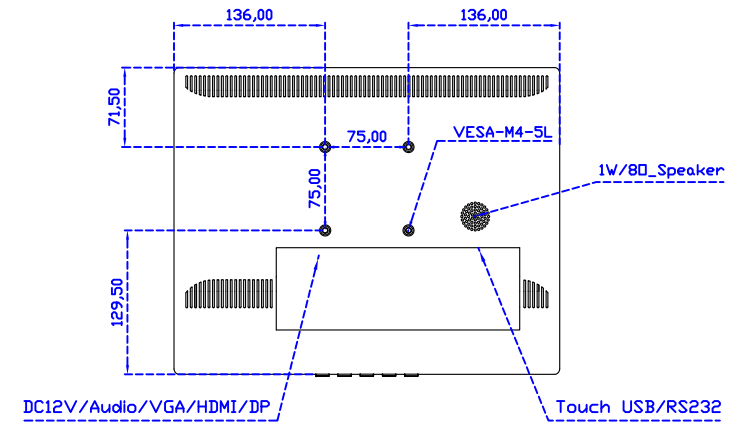

Display Specifications :

Active Area	304 × 228 mm
Pixel Pitch	0.297 × 0.297 mm
Brightness	300 cd/m ²
Contrast Ratio	2000 : 1
Resolution	1024 × 768 (XGA)
Viewing Angle	L/R176° ; U/D176°
Response Time	23ms (Tr + Tf)
Display Colors	16.2M
Display Modes	640×480 ; 800×600 ; 1024×768
Signal input	VGA ; Audio ; Display Port ; HDMI
Speaker	1W (8Ω) × 1
OSD Keyboard	⊙Power ⊙Auto adjust ⊕ ⊖ ⊙Menu
Power Source	DC 12V (DC Jack Φ2.1mm)
Power Consumption	≤14w
Storage · Operation	-30~70°C ; -20~70°C
VESA	75×75 mm
Casing Colors	Black (White)
Casing Size · Weight	347 × 276 × 45.2 mm ; 2.7 kg (W×H×D) (Without Stand)
Carton · gross weight	410 × 420 × 140 mm ; 4.2 kg (W×H×D)
Accessory	VGA cable / HDMI cable / Audio cable / AC100~240V Adapter / Power cable / USB cable / Cleaning wipes / Driver Disk

Software Feature :

Draw Test	Position and linearity verification
Controller	Support multiple controllers
Languages	English · Simple Chinese · Traditional Chinese · Japanese · French · German · Spanish · Korean · Arabic · Czech · Danish · Dutch · Greek · Hungarian · Italian · Norwegian · Russian · Polish · Portuguese · Slovenian · Swedish · Thai · Turkish
Mouse Emulator	Right / left button emulation. Auto Right / left Click (PDA function)
Touch Style	Drawing a Mode · button a Mode · Touch Off/ on Switch
Double Click	Configurable double click speed · Configurable double click area
Sound Modes	No sound · Touch down · Touch up
Display Support	display rotation · Support multiple monitors
Division Pattern	Support two halves and four parts with touch function, you can also create your own division patterns.
Settings:	
Edge compensation	Support edge compensation and you can also add your own numbers for it.
Support O.S	All Windows-32/64bit O.S Android ; Linux ; MAC

AIM-TMPCTU150-V07

3 Year Warranty
LCD Panel 1 Year

15" Touch Monitor.
(VESA Mount)

AIM-TMxxxx150-G07 N

15" Desktop Touch Monitor.
(Folding Stand)

AIM-TMxxx150-G07

15" Desktop Touch Monitor.
(Photo Stand)

AIM-TMxxx150-P07