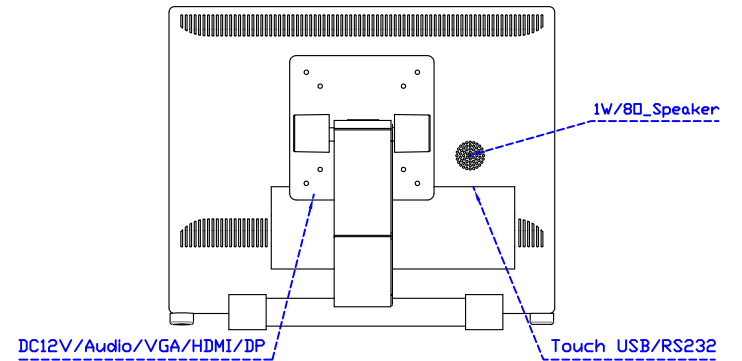

Software Feature :

Draw Test	Position and linearity verification
Controller	Support multiple controllers
Languages	English · Simple Chinese · Traditional Chinese · Japanese · French · German · Spanish · Korean · Arabic · Czech · Danish · Dutch · Greek · Hungarian · Italian · Norwegian · Russian · Polish · Portuguese · Slovenian · Swedish · Thai · Turkish
Mouse Emulator	Right / left button emulation. Auto Right / left Click (PDA function)
Touch Style	Drawing a Mode · button a Mode · Touch Off/ on Switch
Double Click	Configurable double click speed · Configurable double click area
Sound Modes	No sound · Touch down · Touch up
Display Support	display rotation · Support multiple monitors
Division Pattern	Support two halves and four parts with touch function, you can also create your own division patterns.
Settings:	
Edge compensation	Support edge compensation and you can also add your own numbers for it.
Support O.S	All Windows-32/64bit O.S Android ; Linux ; MAC

AIM-TMPCTU150-V07

3 Year Warranty
LCD Panel 1 Year

15" Touch Monitor.
(VESA Mount)

AIM-TMxxxx150-G07 N

15" Desktop Touch Monitor.
(Folding Stand)

AIM-TMxxx150-G07

15" Desktop Touch Monitor.
(Photo Stand)

AIM-TMxxx150-P07

15" Desktop Touch Monitor.
(POS Stand)

AIM-TMxxxx150-V07