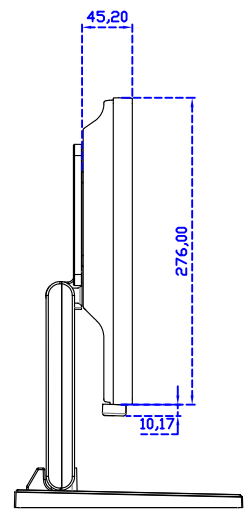

Display Specifications :

Active Area	304 × 228 mm
Pixel Pitch	0.297 × 0.297 mm
Brightness	300 cd/m ²
Contrast Ratio	2000 : 1
Resolution	1024 × 768 (XGA)
Viewing Angle	L/R176° ; U/D176°
Response Time	23ms (Tr + Tf)
Display Colors	16.2M
Display Modes	640×480 ; 800×600 ; 1024×768
Signal input	VGA ; Audio ; Display Port ; HDMI
Speaker	1W (8Ω) × 1
OSD Keyboard	⊙Power ⊙Auto adjust ⊕ ⊖ ⊙Menu
Power Source	DC 12V (DC Jack Φ2.1mm)
Power Consumption	≤14w
Storage · Operation	-30~70°C ; -20~70°C
VESA	75×75 mm
Casing Colors	Black (White)
Casing Size · Weight	347 × 276 × 45.2 mm ; 2.7 kg (W×H×D) (Without Stand)
Carton · gross weight	410 × 420 × 140 mm ; 4.2 kg (W×H×D)
Accessory	VGA cable / HDMI cable / Audio cable / AC100~240V Adapter / Power cable / USB cable / Cleaning wipes / Driver Disk

AIM-TMPCTU150-V07

3 Year Warranty
LCD Panel 1 Year

15" Touch Monitor.
(VESA Mount)

AIM-TMxxxx150-G07 N

15" Desktop Touch Monitor.
(Folding Stand)

AIM-TMxxx150-G07

15" Desktop Touch Monitor.
(Photo Stand)

AIM-TMxxx150-P07

15" Desktop Touch Monitor.
(POS Stand)

AIM-TMxxxx150-V07