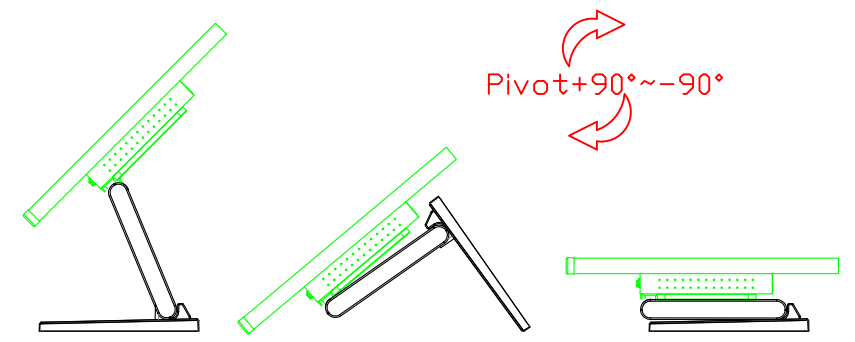

Software Feature :

Draw Test	Position and linearity verification
Controller	Support multiple controllers
Languages	English · Simple Chinese · Traditional Chinese · Japanese · French · German · Spanish · Korean · Arabic · Czech · Danish · Dutch · Greek · Hungarian · Italian · Norwegian · Russian · Polish · Portuguese · Slovenian · Swedish · Thai · Turkish
Mouse Emulator	Right / left button emulation. Auto Right / left Click (PDA function)
Touch Style	Drawing a Mode · button a Mode · Touch Off/ on Switch
Double Click	Configurable double click speed · Configurable double click area
Sound Modes	No sound · Touch down · Touch up
Display Support	display rotation · Support multiple monitors
Division Pattern	Support two halves and four parts with touch function, you can also create your own division patterns.
Settings:	
Edge compensation	Support edge compensation and you can also add your own numbers for it.
Support O.S	All Windows-32/64bit O.S Android ; Linux ; MAC

AIM-TMPCTU150-V07

3 Year Warranty
LCD Panel 1 Year

15" Touch Monitor.
(VESA Mount)

AIM-TMxxxx150-G07 N

15" Desktop Touch Monitor.
(Folding Stand)

AIM-TMxxx150-G07

15" Desktop Touch Monitor.
(Photo Stand)

AIM-TMxxx150-P07