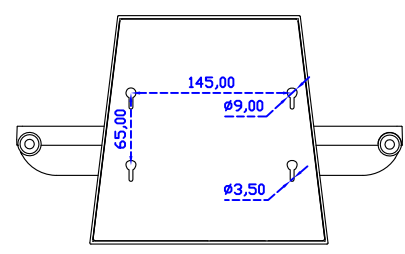

Display Specifications :

Active Area	304 × 228 mm
Pixel Pitch	0.297 × 0.297 mm
Brightness	300 cd/m ²
Contrast Ratio	2000 : 1
Resolution	1024 × 768 (XGA)
Viewing Angle	L/R176° ; U/D176°
Response Time	23ms (Tr + Tf)
Display Colors	16.2M
Display Modes	640×480 ; 800×600 ; 1024×768
Signal input	VGA ; Audio ; Display Port ; HDMI
Speaker	1W (8Ω) × 1
OSD Keyboard	⊙Power ⊙Auto adjust ⊕ ⊖ ⊙Menu
Power Source	DC 12V (DC Jack Φ2.1mm)
Power Consumption	≤14w
Storage · Operation	-30~70°C ; -20~70°C
VESA	75×75 mm
Casing Colors	Black (White)
Casing Size · Weight	347 × 276 × 45.2 mm ; 2.7 kg (W×H×D) (Without Stand)
Carton · gross weight	410 × 420 × 140 mm ; 4.2 kg (W×H×D)
Accessory	VGA cable / HDMI cable / Audio cable / AC100~240V Adapter / Power cable / USB cable / Cleaning wipes / Driver Disk

AIM-TMPCTU150-V07

3 Year Warranty
LCD Panel 1 Year

15" Touch Monitor.
(VESA Mount)

AIM-TMxxxx150-G07 N

15" Desktop Touch Monitor.
(Folding Stand)

AIM-TMxxx150-G07

15" Desktop Touch Monitor.
(Photo Stand)

AIM-TMxxx150-P07

15" Desktop Touch Monitor.
(POS Stand)

AIM-TMxxxx150-V07