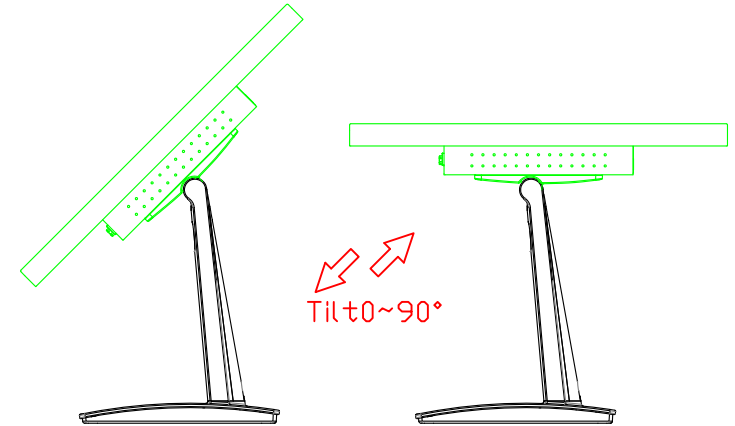

Software Feature :

Draw Test	Position and linearity verification
Controller	Support multiple controllers
Languages	English · Simple Chinese · Traditional Chinese · Japanese · French · German · Spanish · Korean · Arabic · Czech · Danish · Dutch · Greek · Hungarian · Italian · Norwegian · Russian · Polish · Portuguese · Slovenian · Swedish · Thai · Turkish
Mouse Emulator	Right / left button emulation. Auto Right / left Click (PDA function)
Touch Style	Drawing a Mode · button a Mode · Touch Off/ on Switch
Double Click	Configurable double click speed · Configurable double click area
Sound Modes	No sound · Touch down · Touch up
Display Support	display rotation · Support multiple monitors
Division Pattern	Support two halves and four parts with touch function, you can also create your own division patterns.
Settings:	
Edge compensation	Support edge compensation and you can also add your own numbers for it.
Support O.S	All Windows-32/64bit O.S Android ; Linux ; MAC

AIM-TMPCTU150-V07

3 Year Warranty
LCD Panel 1 Year

15" Touch Monitor.
(VESA Mount)

AIM-TMxxxx150-G07 N

15" Desktop Touch Monitor.
(Folding Stand)

AIM-TMxxx150-G07

15" Desktop Touch Monitor.
(Photo Stand)

AIM-TMxxx150-P07