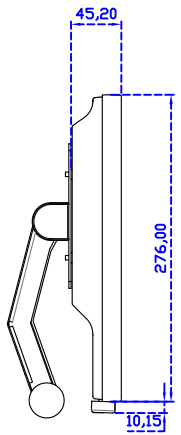

Display Specifications :

Active Area	304 × 228 mm
Pixel Pitch	0.297 × 0.297 mm
Brightness	300 cd/m ²
Contrast Ratio	2000 : 1
Resolution	1024 × 768 (XGA)
Viewing Angle	L/R176° ; U/D176°
Response Time	23ms (Tr + Tf)
Display Colors	16.2M
Display Modes	640×480 ; 800×600 ; 1024×768
Signal input	VGA ; Audio ; Display Port ; HDMI
Speaker	1W (8Ω) × 1
OSD Keyboard	⊙Power ⊙Auto adjust ⊕ ⊖ ⊙Menu
Power Source	DC 12V (DC Jack Φ2.1mm)
Power Consumption	≤14w
Storage · Operation	-30~70°C ; -20~70°C
VESA	75×75 mm
Casing Colors	Black (White)
Casing Size · Weight	347 × 276 × 45.2 mm ; 2.7 kg (W×H×D) (Without Stand)
Carton · gross weight	410 × 420 × 140 mm ; 4.2 kg (W×H×D)
Accessory	VGA cable / HDMI cable / Audio cable / AC100~240V Adapter / Power cable / USB cable / Cleaning wipes / Driver Disk

AIM-TMPCTU150-V07

3 Year Warranty
LCD Panel 1 Year

15" Touch Monitor.
(VESA Mount)

AIM-TMxxxx150-G07 N

15" Desktop Touch Monitor.
(Folding Stand)

AIM-TMxxx150-G07

15" Desktop Touch Monitor.
(Photo Stand)

AIM-TMxxx150-P07

15" Desktop Touch Monitor.
(POS Stand)

AIM-TMxxxx150-V07