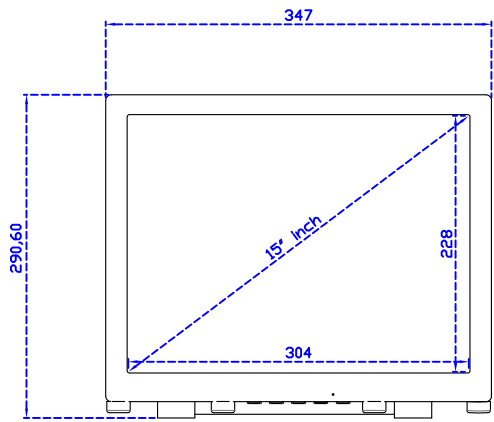

Display Specifications :

Active Area	304 × 228 mm
Pixel Pitch	0.297 × 0.297 mm
Brightness	300 cd/m ²
Contrast Ratio	2000 : 1
Resolution	1024 × 768 (XGA)
Viewing Angle	L/R176° ; U/D176°
Response Time	23ms (Tr + Tf)
Display Colors	16.2M
Display Modes	640×480 ; 800×600 ; 1024×768
Signal input	VGA ; Audio ; Display Port ; HDMI
Speaker	1W (8Ω) × 1
OSD Keyboard	⊙Power ⊙Auto adjust ⊕ ⊖ ⊙Menu
Power Source	DC 12V (DC Jack Φ2.1mm)
Power Consumption	≤14w
Storage · Operation	-30~70°C ; -20~70°C
VESA	75×75 mm
Casing Colors	Black (White)
Casing Size · Weight	347 × 276 × 45.2 mm ; 2.7 kg (W×H×D) (Without Stand)
Carton · gross weight	410 × 420 × 140 mm ; 4.2 kg (W×H×D)
Accessory	VGA cable / HDMI cable / Audio cable / AC100~240V Adapter / Power cable / USB cable / Cleaning wipes / Driver Disk

AIM-TMPCTU150-V07

3 Year Warranty
LCD Panel 1 Year

15" Touch Monitor.
(VESA Mount)

AIM-TMxxxx150-G07 N

15" Desktop Touch Monitor.
(Folding Stand)

AIM-TMxxx150-G07

15" Desktop Touch Monitor.
(Photo Stand)

AIM-TMxxx150-P07

15" Desktop Touch Monitor.
(POS Stand)

AIM-TMxxxx150-V07