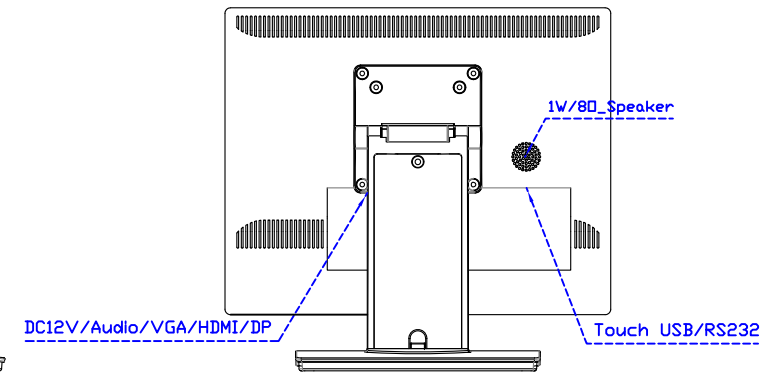

Software Feature :

Draw Test	Position and linearity verification
Controller	Support multiple controllers
Languages	English · Simple Chinese · Traditional Chinese · Japanese · French · German · Spanish · Korean · Arabic · Czech · Danish · Dutch · Greek · Hungarian · Italian · Norwegian · Russian · Polish · Portuguese · Slovenian · Swedish · Thai · Turkish
Mouse Emulator	Right / left button emulation. Auto Right / left Click (PDA function)
Touch Style	Drawing a Mode · button a Mode · Touch Off/ on Switch
Double Click	Configurable double click speed · Configurable double click area
Sound Modes	No sound · Touch down · Touch up
Display Support	display rotation · Support multiple monitors
Division Pattern	Support two halves and four parts with touch function, you can also create your own division patterns.
Settings:	
Edge compensation	Support edge compensation and you can also add your own numbers for it.
Support O.S	All Windows-32/64bit O.S Android ; Linux ; MAC

AIM-TMPCTU150-V07

3 Year Warranty
LCD Panel 1 Year

15" Touch Monitor.
(VESA Mount)

AIM-TMxxxx150-G07 N

15" Desktop Touch Monitor.
(Folding Stand)

AIM-TMxxx150-G07

15" Desktop Touch Monitor.
(Photo Stand)

AIM-TMxxx150-P07

15" Desktop Touch Monitor.
(POS Stand)

AIM-TMxxxx150-V07