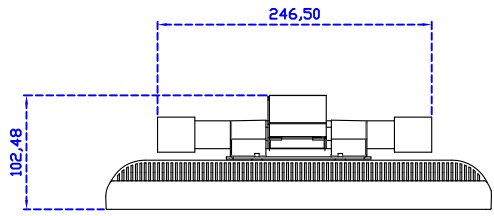

Display Specifications :

Active Area	304 × 228 mm
Pixel Pitch	0.297 × 0.297 mm
Brightness	300 cd/m ²
Contrast Ratio	2000 : 1
Resolution	1024 × 768 (XGA)
Viewing Angle	L/R176° ; U/D176°
Response Time	23ms (Tr + Tf)
Display Colors	16.2M
Display Modes	640×480 ; 800×600 ; 1024×768
Signal input	VGA ; Audio ; Display Port ; HDMI
Speaker	1W (8Ω) × 1
OSD Keyboard	⊙Power ⊙Auto adjust ⊕ ⊖ ⊙Menu
Power Source	DC 12V (DC Jack Φ2.1mm)
Power Consumption	≤14w
Storage · Operation	-30~70°C ; -20~70°C
VESA	75×75 mm
Casing Colors	Black (White)
Casing Size · Weight	347 × 276 × 45.2 mm ; 2.7 kg (W×H×D) (Without Stand)
Carton · gross weight	410 × 420 × 140 mm ; 4.2 kg (W×H×D)
Accessory	VGA cable / HDMI cable / Audio cable / AC100~240V Adapter / Power cable / USB cable / Cleaning wipes / Driver Disk

AIM-TMPCTU150-V07

3 Year Warranty
LCD Panel 1 Year

15" Touch Monitor.
(VESA Mount)

AIM-TMxxxx150-G07 N

15" Desktop Touch Monitor.
(Folding Stand)

AIM-TMxxx150-G07

15" Desktop Touch Monitor.
(Photo Stand)

AIM-TMxxx150-P07

15" Desktop Touch Monitor.
(POS Stand)

AIM-TMxxxx150-V07