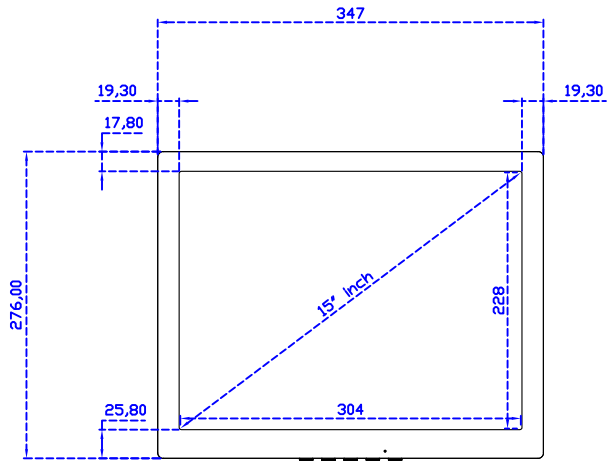

15" Touch Monitor.
(VESA Mount)

AIM-TMxxxx150-G07 N