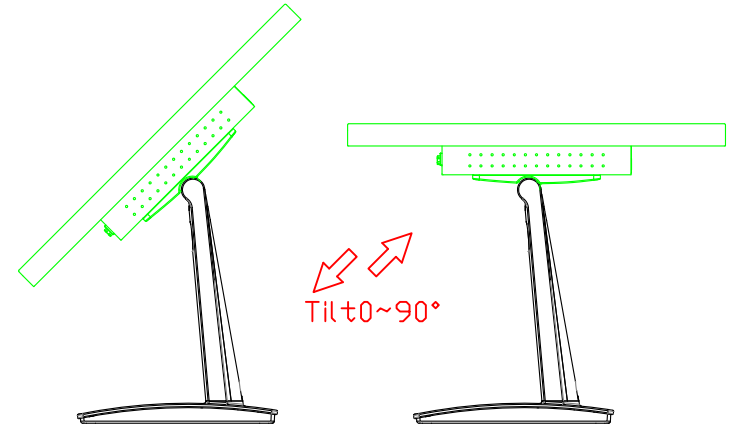

Software Feature :

Draw Test	Position and linearity verification
Controller	Support multiple controllers
Languages	English · Simple Chinese · Traditional Chinese · Japanese · French · German · Spanish · Korean · Arabic · Czech · Danish · Dutch · Greek · Hungarian · Italian · Norwegian · Russian · Polish · Portuguese · Slovenian · Swedish · Thai · Turkish
Mouse Emulator	Right / left button emulation. Auto Right / left Click (PDA function)
Touch Style	Drawing a Mode · button a Mode · Touch Off/ on Switch
Double Click	Configurable double click speed · Configurable double click area
Sound Modes	No sound · Touch down · Touch up
Display Support	display rotation · Support multiple monitors
Division Pattern	Support two halves and four parts with touch function, you can also create your own division patterns.
Settings:	
Edge compensation	Support edge compensation and you can also add your own numbers for it.
Support O.S	All Windows-32/64bit O.S Android ; Linux ; MAC

AIM-TMPCTU150-V07

3 Year Warranty
LCD Panel 1 Year

15" Touch Monitor.
(VESA Mount)

AIM-TMxxxx150-G07 N

15" Desktop Touch Monitor.
(Folding Stand)

AIM-TMxxx150-G07

15" Desktop Touch Monitor.
(Photo Stand)

AIM-TMxxx150-P07