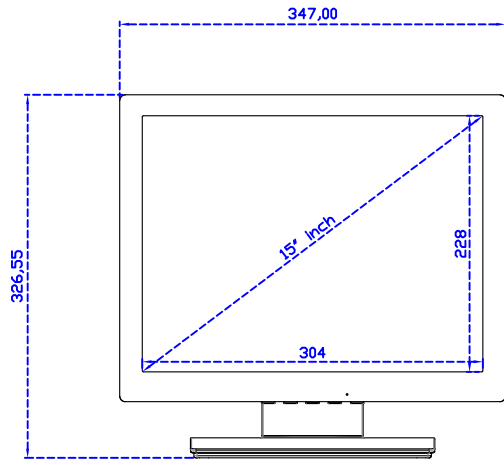

15" Projected capacitive Multi-Touch Monitor

Display Specifications :

Active Area	304 × 228 mm
Pixel Pitch	0.297 × 0.297 mm
Brightness	300 cd/m ²
Contrast Ratio	2000 : 1
Resolution	1024 × 768 (XGA)
Viewing Angle	L/R176° ; U/D176°
Response Time	23ms (Tr + Tf)
Display Colors	16.2M
Display Modes	640×480 ; 800×600 ; 1024×768
Signal input	VGA ; Audio ; Display Port ; HDMI
Speaker	1W (8Ω) × 1
OSD Keyboard	⊙Power ⊙Auto adjust ⊕ ⊖ ⊙Menu
Power Source	DC 12V (DC Jack Φ2.1mm)
Power Consumption	≤14w
Storage · Operation	-30~70°C ; -20~70°C
VESA	75×75 mm
Casing Colors	Black (White)
Casing Size · Weight	347 × 276 × 45.2 mm ; 2.7 kg (W×H×D) (Without Stand)
Carton · gross weight	410 × 420 × 140 mm ; 4.2 kg (W×H×D)
Accessory	VGA cable / HDMI cable / Audio cable / AC100~240V Adapter / Power cable / USB cable / Cleaning wipes / Driver Disk

AIM-TMPCTU150-V07

3 Year Warranty
LCD Panel 1 Year

15" Touch Monitor.
(VESA Mount)

AIM-TMxxxx150-G07 N

15" Desktop Touch Monitor.
(Folding Stand)

AIM-TMxxx150-G07

15" Desktop Touch Monitor.
(Photo Stand)

AIM-TMxxx150-P07

15" Desktop Touch Monitor.
(POS Stand)

AIM-TMxxxx150-V07