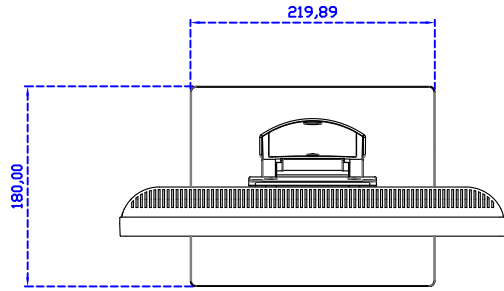

Software Feature :

Draw Test	Position and linearity verification
Controller	Support multiple controllers
Languages	English · Simple Chinese · Traditional Chinese · Japanese · French · German · Spanish · Korean · Arabic · Czech · Danish · Dutch · Greek · Hungarian · Italian · Norwegian · Russian · Polish · Portuguese · Slovenian · Swedish · Thai · Turkish
Mouse Emulator	Right / left button emulation. Auto Right / left Click (PDA function)
Touch Style	Drawing a Mode · button a Mode · Touch Off/ on Switch
Double Click	Configurable double click speed · Configurable double click area
Sound Modes	No sound · Touch down · Touch up
Display Support	display rotation · Support multiple monitors
Division Pattern	Support two halves and four parts with touch function, you can also create your own division patterns.
Settings:	
Edge compensation	Support edge compensation and you can also add your own numbers for it.
Support O.S	All Windows-32/64bit O.S Android ; Linux ; MAC

AIM-TMPCTU150-V07

3 Year Warranty
LCD Panel 1 Year

15" Touch Monitor.
(VESA Mount)

AIM-TMxxxx150-G07 N

15" Desktop Touch Monitor.
(Folding Stand)

AIM-TMxxx150-G07

15" Desktop Touch Monitor.
(Photo Stand)

AIM-TMxxx150-P07

15" Desktop Touch Monitor.
(POS Stand)

AIM-TMxxxx150-V07