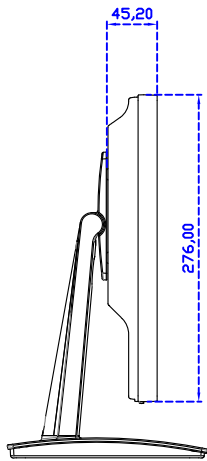

15" Projected capacitive Multi-Touch Monitor

Display Specifications :

Active Area	304 × 228 mm
Pixel Pitch	0.297 × 0.297 mm
Brightness	300 cd/m ²
Contrast Ratio	2000 : 1
Resolution	1024 × 768 (XGA)
Viewing Angle	L/R176° ; U/D176°
Response Time	23ms (Tr + Tf)
Display Colors	16.2M
Display Modes	640×480 ; 800×600 ; 1024×768
Signal input	VGA ; Audio ; Display Port ; HDMI
Speaker	1W (8Ω) × 1
OSD Keyboard	⊙Power ⊙Auto adjust ⊕ ⊖ ⊙Menu
Power Source	DC 12V (DC Jack Φ2.1mm)
Power Consumption	≤14w
Storage · Operation	-30~70°C ; -20~70°C
VESA	75×75 mm
Casing Colors	Black (White)
Casing Size · Weight	347 × 276 × 45.2 mm ; 2.7 kg (W×H×D) (Without Stand)
Carton · gross weight	410 × 420 × 140 mm ; 4.2 kg (W×H×D)
Accessory	VGA cable / HDMI cable / Audio cable / AC100~240V Adapter / Power cable / USB cable / Cleaning wipes / Driver Disk

AIM-TMPCTU150-V07

3 Year Warranty
LCD Panel 1 Year

15" Touch Monitor.
(VESA Mount)

AIM-TMxxxx150-G07 N

15" Desktop Touch Monitor.
(Folding Stand)

AIM-TMxxx150-G07

15" Desktop Touch Monitor.
(Photo Stand)

AIM-TMxxx150-P07

15" Desktop Touch Monitor.
(POS Stand)

AIM-TMxxxx150-V07