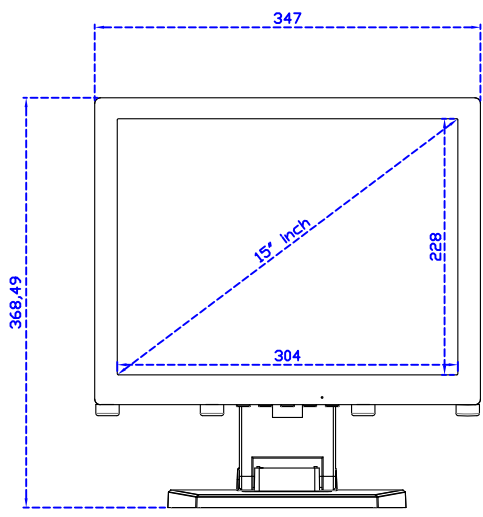

15" Projected capacitive Multi-Touch Monitor

Display Specifications :

Active Area	304 × 228 mm
Pixel Pitch	0.297 × 0.297 mm
Brightness	300 cd/m ²
Contrast Ratio	2000 : 1
Resolution	1024 × 768 (XGA)
Viewing Angle	L/R176° ; U/D176°
Response Time	23ms (Tr + Tf)
Display Colors	16.2M
Display Modes	640×480 ; 800×600 ; 1024×768
Signal input	VGA ; Audio ; Display Port ; HDMI
Speaker	1W (8Ω) × 1
OSD Keyboard	⊙Power ⊙Auto adjust ⊕ ⊖ ⊙Menu
Power Source	DC 12V (DC Jack Φ2.1mm)
Power Consumption	≤14w
Storage · Operation	-30~70°C ; -20~70°C
VESA	75×75 mm
Casing Colors	Black (White)
Casing Size · Weight	347 × 276 × 45.2 mm ; 2.7 kg (W×H×D) (Without Stand)
Carton · gross weight	410 × 420 × 140 mm ; 4.2 kg (W×H×D)
Accessory	VGA cable / HDMI cable / Audio cable / AC100~240V Adapter / Power cable / USB cable / Cleaning wipes / Driver Disk

AIM-TMPCTU150-V07

3 Year Warranty
LCD Panel 1 Year

15" Touch Monitor.
(VESA Mount)

AIM-TMxxxx150-G07 N

15" Desktop Touch Monitor.
(Folding Stand)

AIM-TMxxx150-G07

15" Desktop Touch Monitor.
(Photo Stand)

AIM-TMxxx150-P07

15" Desktop Touch Monitor.
(POS Stand)

AIM-TMxxxx150-V07