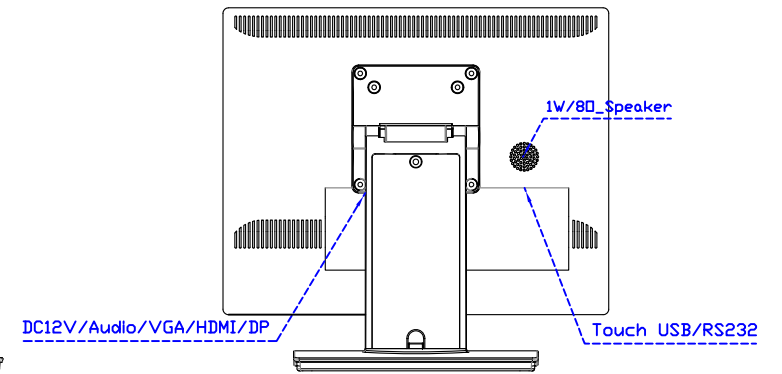

Software Feature :

Draw Test	Position and linearity verification
Controller	Support multiple controllers
Languages	English · Simple Chinese · Traditional Chinese · Japanese · French · German · Spanish · Korean · Arabic · Czech · Danish · Dutch · Greek · Hungarian · Italian · Norwegian · Russian · Polish · Portuguese · Slovenian · Swedish · Thai · Turkish
Mouse Emulator	Right / left button emulation. Auto Right / left Click (PDA function)
Touch Style	Drawing a Mode · button a Mode · Touch Off/ on Switch
Double Click	Configurable double click speed · Configurable double click area
Sound Modes	No sound · Touch down · Touch up
Display Support	display rotation · Support multiple monitors
Division Pattern	Support two halves and four parts with touch function, you can also create your own division patterns.
Settings:	
Edge compensation	Support edge compensation and you can also add your own numbers for it.
Support O.S	All Windows-32/64bit O.S Android ; Linux ; MAC

AIM-TMPCTU150-V07

3 Year Warranty
LCD Panel 1 Year

15" Touch Monitor.
(VESA Mount)

AIM-TMxxxx150-G07 N

15" Desktop Touch Monitor.
(Folding Stand)

AIM-TMxxx150-G07

15" Desktop Touch Monitor.
(Photo Stand)

AIM-TMxxx150-P07

15" Desktop Touch Monitor.
(POS Stand)

AIM-TMxxxx150-V07