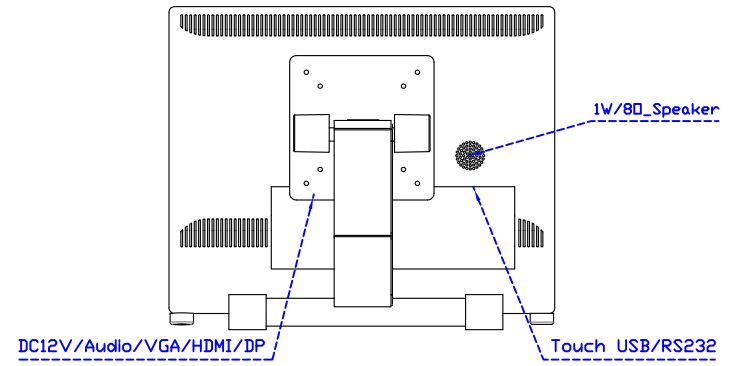

Software Feature :

Draw Test	Position and linearity verification
Controller	Support multiple controllers
Languages	English · Simple Chinese · Traditional Chinese · Japanese · French · German · Spanish · Korean · Arabic · Czech · Danish · Dutch · Greek · Hungarian · Italian · Norwegian · Russian · Polish · Portuguese · Slovenian · Swedish · Thai · Turkish
Mouse Emulator	Right / left button emulation. Auto Right / left Click (PDA function)
Touch Style	Drawing a Mode · button a Mode · Touch Off/ on Switch
Double Click	Configurable double click speed · Configurable double click area
Sound Modes	No sound · Touch down · Touch up
Display Support	display rotation · Support multiple monitors
Division Pattern	Support two halves and four parts with touch function, you can also create your own division patterns.
Settings:	
Edge compensation	Support edge compensation and you can also add your own numbers for it.
Support O.S	All Windows-32/64bit O.S Android ; Linux ; MAC

AIM-TMPCTU150-V07

3 Year Warranty
LCD Panel 1 Year

15" Touch Monitor.
(VESA Mount)

AIM-TMxxxx150-G07 N

15" Desktop Touch Monitor.
(Folding Stand)

AIM-TMxxx150-G07

15" Desktop Touch Monitor.
(Photo Stand)

AIM-TMxxx150-P07

15" Desktop Touch Monitor.
(POS Stand)

AIM-TMxxxx150-V07