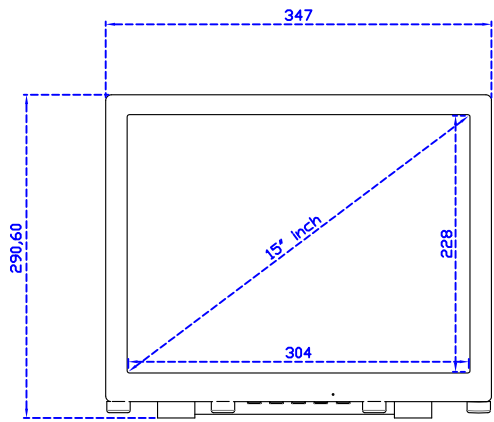

15" Projected capacitive Multi-Touch Monitor

Display Specifications :

Active Area	304 × 228 mm
Pixel Pitch	0.297 × 0.297 mm
Brightness	300 cd/m ²
Contrast Ratio	2000 : 1
Resolution	1024 × 768 (XGA)
Viewing Angle	L/R176° ; U/D176°
Response Time	23ms (Tr + Tf)
Display Colors	16.2M
Display Modes	640×480 ; 800×600 ; 1024×768
Signal input	VGA ; Audio ; Display Port ; HDMI
Speaker	1W (8Ω) × 1
OSD Keyboard	⊙Power ⊙Auto adjust ⊕ ⊖ ⊙Menu
Power Source	DC 12V (DC Jack Φ2.1mm)
Power Consumption	≤14w
Storage · Operation	-30~70°C ; -20~70°C
VESA	75×75 mm
Casing Colors	Black (White)
Casing Size · Weight	347 × 276 × 45.2 mm ; 2.7 kg (W×H×D) (Without Stand)
Carton · gross weight	410 × 420 × 140 mm ; 4.2 kg (W×H×D)
Accessory	VGA cable / HDMI cable / Audio cable / AC100~240V Adapter / Power cable / USB cable / Cleaning wipes / Driver Disk

AIM-TMPCTU150-V07

3 Year Warranty
LCD Panel 1 Year

15" Touch Monitor.
(VESA Mount)

AIM-TMxxxx150-G07 N

15" Desktop Touch Monitor.
(Folding Stand)

AIM-TMxxx150-G07

15" Desktop Touch Monitor.
(Photo Stand)

AIM-TMxxx150-P07

15" Desktop Touch Monitor.
(POS Stand)

AIM-TMxxxx150-V07