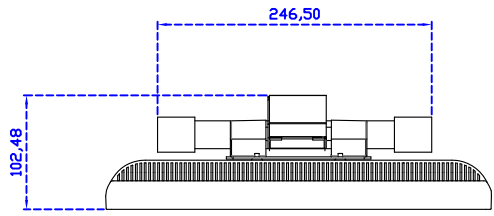

Software Feature :

Draw Test	Position and linearity verification
Controller	Support multiple controllers
Languages	English · Simple Chinese · Traditional Chinese · Japanese · French · German · Spanish · Korean · Arabic · Czech · Danish · Dutch · Greek · Hungarian · Italian · Norwegian · Russian · Polish · Portuguese · Slovenian · Swedish · Thai · Turkish
Mouse Emulator	Right / left button emulation. Auto Right / left Click (PDA function)
Touch Style	Drawing a Mode · button a Mode · Touch Off/ on Switch
Double Click	Configurable double click speed · Configurable double click area
Sound Modes	No sound · Touch down · Touch up
Display Support	display rotation · Support multiple monitors
Division Pattern	Support two halves and four parts with touch function, you can also create your own division patterns.
Settings:	
Edge compensation	Support edge compensation and you can also add your own numbers for it.
Support O.S	All Windows-32/64bit O.S Android ; Linux ; MAC

AIM-TMPCTU150-V07

3 Year Warranty
LCD Panel 1 Year

15" Touch Monitor.
(VESA Mount)

AIM-TMxxxx150-G07 N

15" Desktop Touch Monitor.
(Folding Stand)

AIM-TMxxx150-G07

15" Desktop Touch Monitor.
(Photo Stand)

AIM-TMxxx150-P07

15" Desktop Touch Monitor.
(POS Stand)

AIM-TMxxxx150-V07