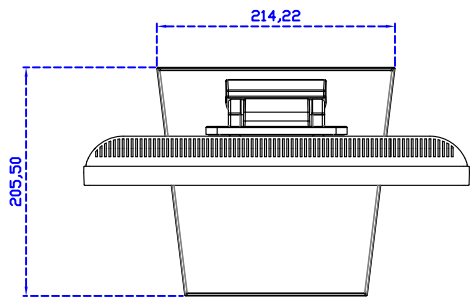

AIM-TMPCTU150-V07

3 Year Warranty
LCD Panel 1 Year

15" Touch Monitor.
(VESA Mount)

AIM-TMxxxx150-G07 N

15" Desktop Touch Monitor.
(Folding Stand)

AIM-TMxxx150-G07

15" Desktop Touch Monitor.
(Photo Stand)

AIM-TMxxx150-P07

15" Desktop Touch Monitor.
(POS Stand)

AIM-TMxxxx150-V07