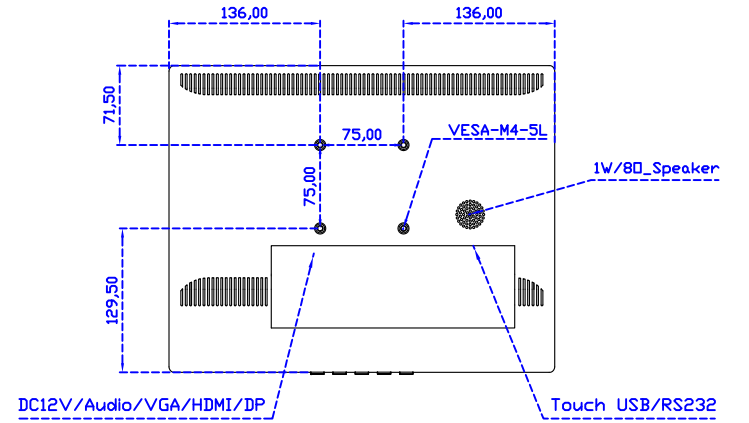

※DP cable (Optional)

※AiM Touch has the right to update specs without further notice.

AIM-TMPCTU150-G07

AIM-TMPCTU150-P07

15" Projected capacitive Multi-Touch Monitor

Touch Feature :

Input Method	Capacitive stylus, Finger
Linearity	≤2.5mm
Surface	≥7H
Life Time	Unlimited
Application	Writing and Signature Capture Capability

Software Feature :

Draw Test	Position and linearity verification
Controller	Support multiple controllers
Languages	English · Simple Chinese · Traditional Chinese · Japanese · French · German · Spanish · Korean · Arabic · Czech · Danish · Dutch · Greek · Hungarian · Italian · Norwegian · Russian · Polish · Portuguese · Slovenian · Swedish · Thai · Turkish
Mouse Emulator	Right / left button emulation. Auto Right / left Click (PDA function)
Touch Style	Drawing a Mode · button a Mode · Touch Off/ on Switch
Double Click	Configurable double click speed · Configurable double click area
Sound Modes	No sound · Touch down · Touch up
Display Support	display rotation · Support multiple monitors
Division Pattern	Support two halves and four parts with touch function, you can also create your own division patterns.
Settings:	
Edge compensation	Support edge compensation and you can also add your own numbers for it.
Support O.S	All Windows-32/64bit O.S Android ; Linux ; MAC

AIM-TMPCTU150-V07

3 Year Warranty
LCD Panel 1 Year

15" Touch Monitor.
(VESA Mount)

AIM-TMxxxx150-G07 N

15" Desktop Touch Monitor.
(Folding Stand)

AIM-TMxxx150-G07

15" Desktop Touch Monitor.
(Photo Stand)

AIM-TMxxx150-P07