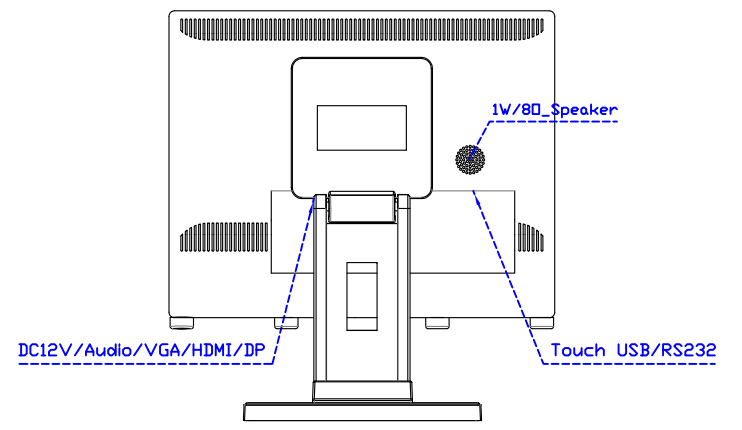

※DP cable (Optional)

※AiM Touch has the right to update specs without further notice.

AIM-TMPCTU150-G07

AIM-TMPCTU150-P07

15" Projected capacitive Multi-Touch Monitor

Touch Feature :

Input Method	Capacitive stylus, Finger
Linearity	≤2.5mm
Surface	≥7H
Life Time	Unlimited
Application	Writing and Signature Capture Capability

Software Feature :

Draw Test	Position and linearity verification
Controller	Support multiple controllers
Languages	English · Simple Chinese · Traditional Chinese · Japanese · French · German · Spanish · Korean · Arabic · Czech · Danish · Dutch · Greek · Hungarian · Italian · Norwegian · Russian · Polish · Portuguese · Slovenian · Swedish · Thai · Turkish
Mouse Emulator	Right / left button emulation. Auto Right / left Click (PDA function)
Touch Style	Drawing a Mode · button a Mode · Touch Off/ on Switch
Double Click	Configurable double click speed · Configurable double click area
Sound Modes	No sound · Touch down · Touch up
Display Support	display rotation · Support multiple monitors
Division Pattern	Support two halves and four parts with touch function, you can also create your own division patterns.
Settings:	
Edge compensation	Support edge compensation and you can also add your own numbers for it.
Support O.S	All Windows-32/64bit O.S Android ; Linux ; MAC

AIM-TMPCTU150-V07

3 Year Warranty
LCD Panel 1 Year

15" Touch Monitor.
(VESA Mount)

AIM-TMxxxx150-G07 N

15" Desktop Touch Monitor.
(Folding Stand)

AIM-TMxxx150-G07

15" Desktop Touch Monitor.
(Photo Stand)

AIM-TMxxx150-P07

15" Desktop Touch Monitor.
(POS Stand)

AIM-TMxxxx150-V07