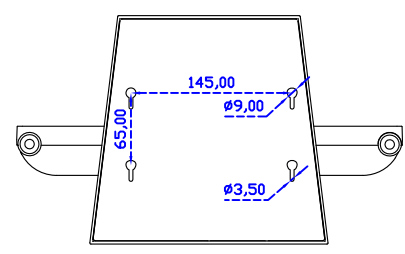

AIM-TMPCTU150-V07

3 Year Warranty
LCD Panel 1 Year

15" Touch Monitor.
(VESA Mount)

AIM-TMxxxx150-G07 N

15" Desktop Touch Monitor.
(Folding Stand)

AIM-TMxxx150-G07

15" Desktop Touch Monitor.
(Photo Stand)

AIM-TMxxx150-P07

15" Desktop Touch Monitor.
(POS Stand)

AIM-TMxxxx150-V07