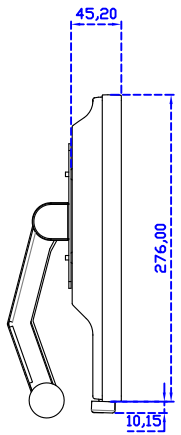

15" Projected capacitive Multi-Touch Monitor

Display Specifications :

Active Area	304 × 228 mm
Pixel Pitch	0.297 × 0.297 mm
Brightness	300 cd/m ²
Contrast Ratio	2000 : 1
Resolution	1024 × 768 (XGA)
Viewing Angle	L/R176° ; U/D176°
Response Time	23ms (Tr + Tf)
Display Colors	16.2M
Display Modes	640×480 ; 800×600 ; 1024×768
Signal input	VGA ; Audio ; Display Port ; HDMI
Speaker	1W (8Ω) × 1
OSD Keyboard	⊙Power ⊙Auto adjust ⊕ ⊖ ⊙Menu
Power Source	DC 12V (DC Jack Φ2.1mm)
Power Consumption	≤14w
Storage · Operation	-30~70°C ; -20~70°C
VESA	75×75 mm
Casing Colors	Black (White)
Casing Size · Weight	347 × 276 × 45.2 mm ; 2.7 kg (W×H×D) (Without Stand)
Carton · gross weight	410 × 420 × 140 mm ; 4.2 kg (W×H×D)
Accessory	VGA cable / HDMI cable / Audio cable / AC100~240V Adapter / Power cable / USB cable / Cleaning wipes / Driver Disk

AIM-TMPCTU150-V07

3 Year Warranty
LCD Panel 1 Year

15" Touch Monitor.
(VESA Mount)

AIM-TMxxxx150-G07 N

15" Desktop Touch Monitor.
(Folding Stand)

AIM-TMxxx150-G07

15" Desktop Touch Monitor.
(Photo Stand)

AIM-TMxxx150-P07

15" Desktop Touch Monitor.
(POS Stand)

AIM-TMxxxx150-V07