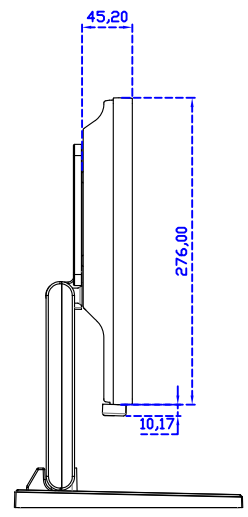

15" Projected capacitive Multi-Touch Monitor

Display Specifications :

Active Area	304 × 228 mm
Pixel Pitch	0.297 × 0.297 mm
Brightness	300 cd/m ²
Contrast Ratio	2000 : 1
Resolution	1024 × 768 (XGA)
Viewing Angle	L/R176° ; U/D176°
Response Time	23ms (Tr + Tf)
Display Colors	16.2M
Display Modes	640×480 ; 800×600 ; 1024×768
Signal input	VGA ; Audio ; Display Port ; HDMI
Speaker	1W (8Ω) × 1
OSD Keyboard	⊙Power ⊙Auto adjust ⊕ ⊖ ⊙Menu
Power Source	DC 12V (DC Jack Φ2.1mm)
Power Consumption	≤14w
Storage · Operation	-30~70°C ; -20~70°C
VESA	75×75 mm
Casing Colors	Black (White)
Casing Size · Weight	347 × 276 × 45.2 mm ; 2.7 kg (W×H×D) (Without Stand)
Carton · gross weight	410 × 420 × 140 mm ; 4.2 kg (W×H×D)
Accessory	VGA cable / HDMI cable / Audio cable / AC100~240V Adapter / Power cable / USB cable / Cleaning wipes / Driver Disk

AIM-TMPCTU150-V07

3 Year Warranty
LCD Panel 1 Year

15" Touch Monitor.
(VESA Mount)

AIM-TMxxxx150-G07 N

15" Desktop Touch Monitor.
(Folding Stand)

AIM-TMxxx150-G07

15" Desktop Touch Monitor.
(Photo Stand)

AIM-TMxxx150-P07

15" Desktop Touch Monitor.
(POS Stand)

AIM-TMxxxx150-V07